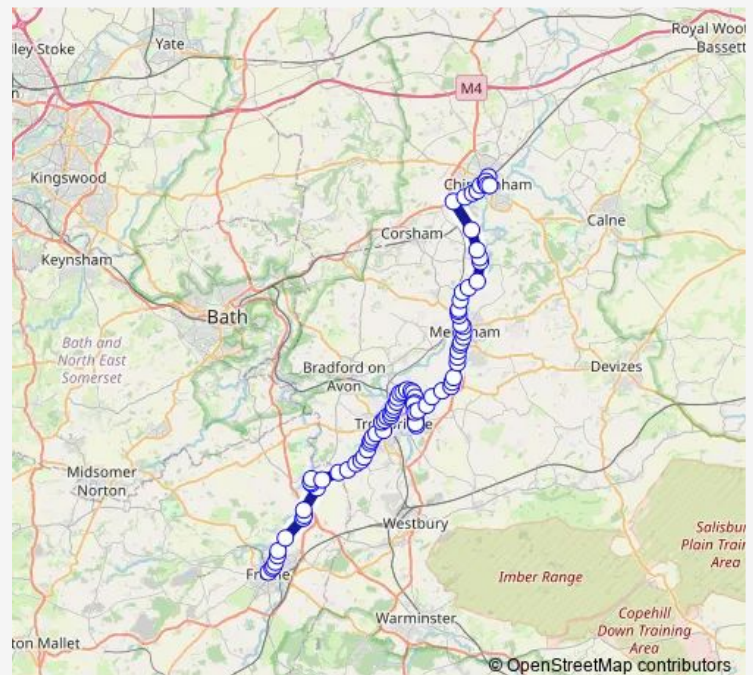

### Route schedule

Market Place — Alighting

Monday 06:30-18:20

Tuesday 06:30-17:30

Wednesday 06:30-17:30

Thursday 06:30-18:20

Friday 06:30-18:20

Saturday 07:02-17:10

### Route info

Direction: Market Place

Stops: 85

Trip Duration: 1 hour 25 min

X34 — Chippenham - Trowbridge - Frome

Whiterow Park

Wiltshire College

Manor Road