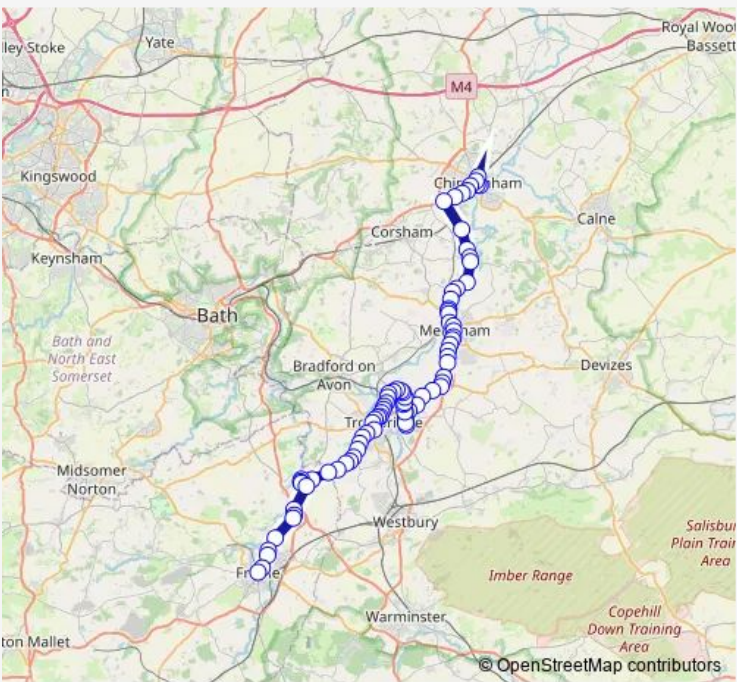

Bus X34 Chippenham - Trowbridge - Frome

[Go to website](#)

**Direction**  
 Market Place — Alighting  
 85 stops  
[Open route schedule](#)

- Market Place
- North Hill House
- Northstead
- Spring Road
- Grange Road
- Frome College
- The Bay Leaf
- Stubbs Lane
- Frome Road
- Birchwood
- Bell Inn
- Orneage Close
- Rode Baptist Church
- Memorial Hall
- Bradford Road
- Poplar Tree Lane
- Dunkirk Business Park
- Post Office
- St Thomas's Church
- Farmhouse
- Southwick Country Park

Route schedule  
 Market Place — Alighting

Monday	06:30-18:20
Tuesday	06:30-17:30
Wednesday	06:30-17:30
Thursday	06:30-18:20
Friday	06:30-18:20
Saturday	07:02-17:10
Sunday	08:48-18:20

Route info  
 Direction: Market Place  
 Stops: 85  
 Trip Duration: 1 hour 25 min