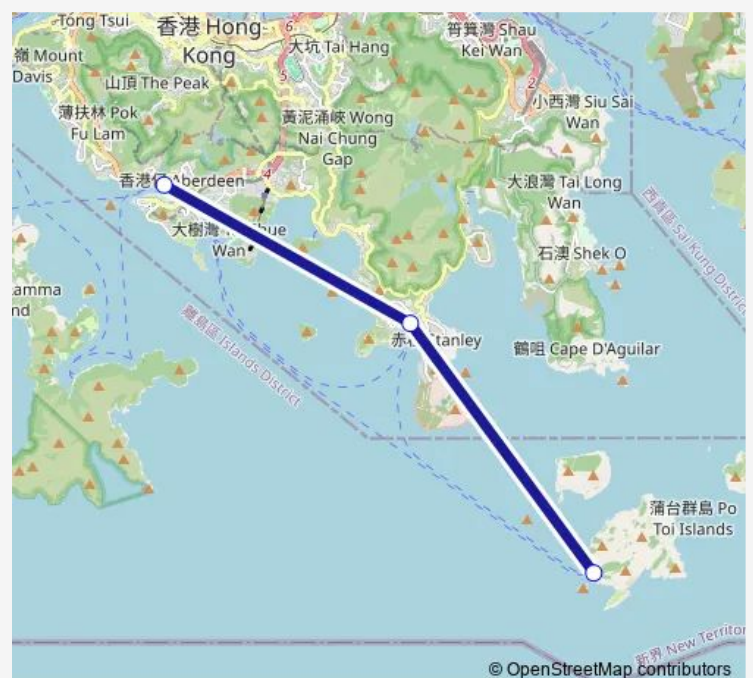

Ferry PO TOI Island - Aberdeen/Stanley

[Go to website](#)

Direction

Po Toi Island — Aberdeen|Pontoon at Aberdeen Promenade

3 stops

[Open route schedule](#)

Po Toi Island

Stanley (Blake Pier)

Aberdeen|Pontoon at Aberdeen Promenade

Route schedule

Po Toi Island — Aberdeen|Pontoon at Aberdeen Promenade

Monday	—
Tuesday	—
Wednesday	—
Thursday	—
Friday	—
Saturday	14:00-16:00
Sunday	18:00

Route info

Direction: Po Toi Island

Stops: 3

Trip Duration: 0 hour 36 min

PO TOI Island - Aberdeen/Stanley

BusMaps

Ferry time schedules and route maps are available in an offline PDF at busmaps.com. Use the busmaps.com website to see live bus times, train schedule or subway schedule, and step-by-step directions for all public transit in Aberdeen