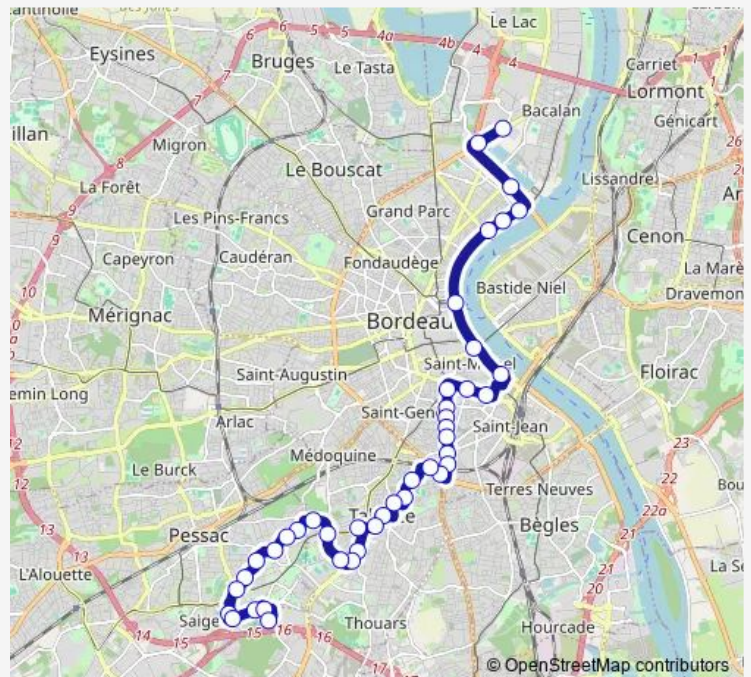

Direction

Base sous-marine — Village 5

42 stops

[Open route schedule](#)

Base sous-marine

Latule

Faure - Balguerie

La Cité du Vin

Saint Nicolas

Fonfrède

Kergomard

Tillet

Nansouty

Brun

Boulevard Roosevelt

Pont de Cauderès

Duplantier

Route schedule

Base sous-marine — Village 5

Monday	03:06-02:35 ⁺¹
Tuesday	03:06-02:35 ⁺¹
Wednesday	03:06-02:35 ⁺¹
Thursday	03:06-02:35 ⁺¹
Friday	03:06-02:35 ⁺¹
Saturday	03:06-02:35 ⁺¹
Sunday	03:06-02:35 ⁺¹

Route info

Direction: Base sous-marine

Stops: 42

Trip Duration: 0 hour 51 min

Chemin de Suzon

Les Harmonies

Mairie de Talence

Médiathèque (côté Château Margaut)