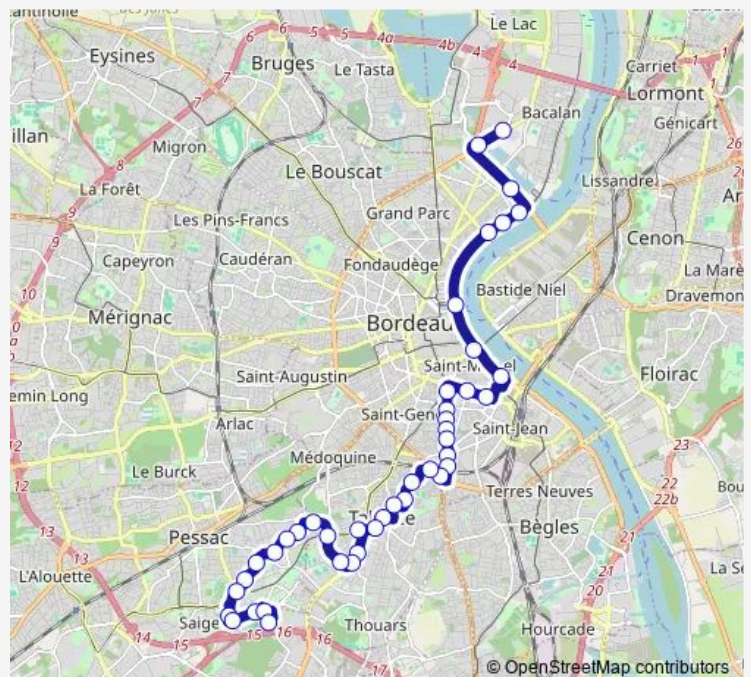

Direction

Base sous-marine — Village 5

42 stops

[Open route schedule](#)

Base sous-marine

Latule

Faure - Balguerie

La Cité du Vin

Saint Nicolas

Fonfrède

Kergomard

Tillet

Nansouty

Brun

Boulevard Roosevelt

Pont de Cauderès

Duplantier

Route schedule

Base sous-marine — Village 5

Monday	03:06-02:35 ⁺¹
Tuesday	03:06-02:35 ⁺¹
Wednesday	03:06-02:35 ⁺¹
Thursday	03:06-02:35 ⁺¹
Friday	03:06-02:35 ⁺¹
Saturday	03:06-02:35 ⁺¹
Sunday	03:06-02:35 ⁺¹

Route info

Direction: Base sous-marine

Stops: 42

Trip Duration: 0 hour 59 min

Chemin de Suzon

Les Harmonies

Mairie de Talence

Médiathèque (côté Château Margaut)