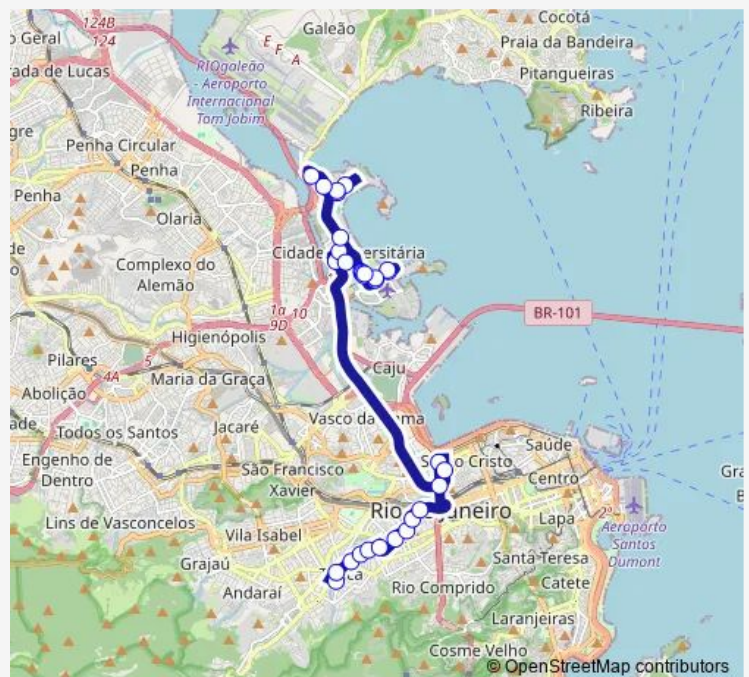

Tuesday 00:00

Wednesday 00:00

Thursday 00:00

Friday 00:00

Saturday —

Sunday —

Route info

Direction: Terminal Aroldo Melodia : Plataforma B

Stops: 31

Trip Duration: 0 hour 57 min

SP635 — Terminal Fundão - Saens Peña

Mariz e Barros

Campos Sales

Visconde de Cairu

Lúcio de Mendonça

São Francisco Xavier

Supermercados Guanabara - Tijuca

Pareto

Major Ávila

General Roca

Ponto Final: Saens Peña : Praça Aldir Blanc

Direction

Ponto Final: Saens Peña : Praça Aldir Blanc — Terminal Aroldo Melodia : Plataforma B

30 stops