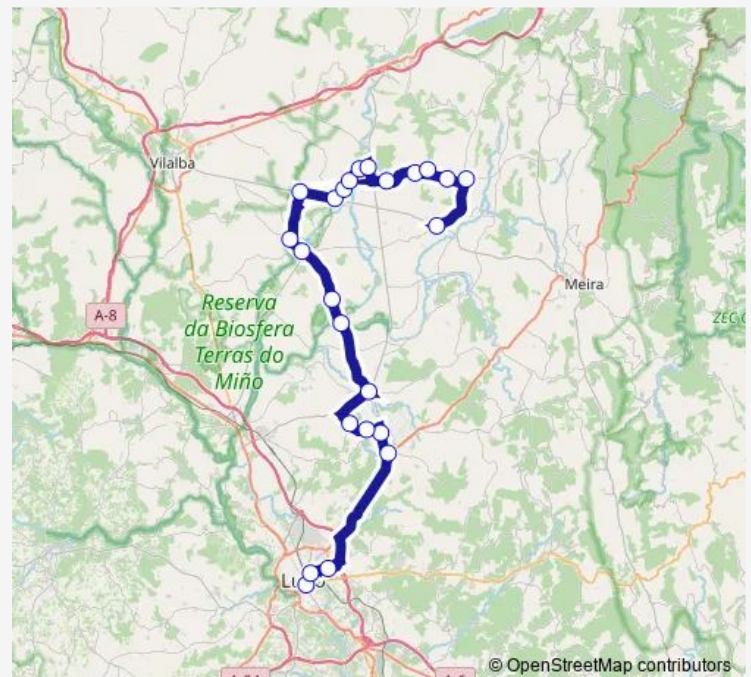

Saturday —

Sunday —

Route info

Direction: Lugo E.A.

Stops: 24

Trip Duration: 1 hour 33 min

■ XG636022 — Muimenta-Lugo E.A.

San Martín De Corbelle

Carrizal (Cooperativa)

Muimenta

Direction

Muimenta — Lugo E.A.

24 stops

[Open route schedule](#)

Muimenta

Carrizal (Cooperativa)

Monday 07:00

Tuesday 07:00

Wednesday 07:00

Thursday 07:00

Friday 07:00

Saturday —

Sunday —

Route info