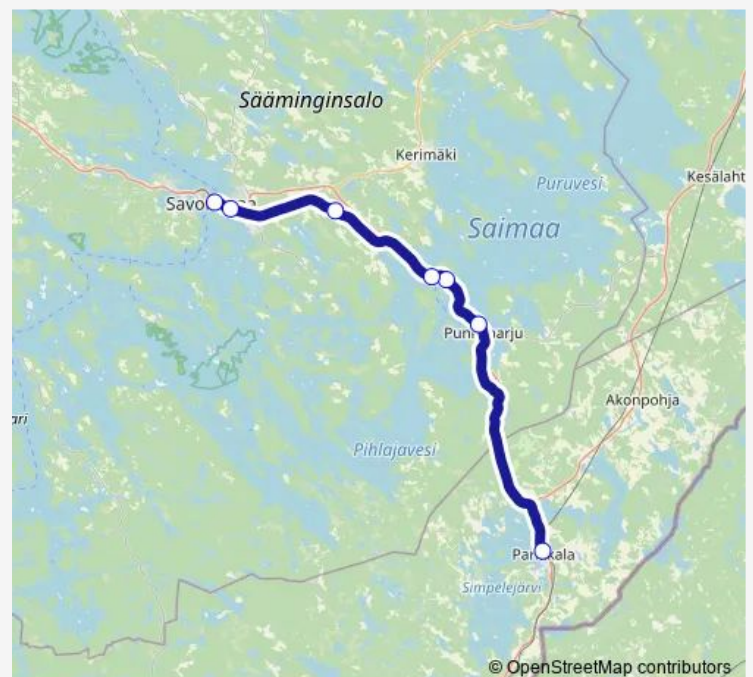

Long Distance Trains HDM 745 Parikkala - Savonlinna

[Go to website](#)**Direction**

undefined — undefined

0 stops

[Open route schedule](#)

Route schedule

undefined — undefined

Monday	13:37
Tuesday	13:37
Wednesday	13:37
Thursday	13:37
Friday	13:37
Saturday	13:37
Sunday	13:37

Route info

Direction:

Stops: 0

Trip Duration: – min

■ HDM 745 — Parikkala - Savonlinna

HDM 745 Long Distance Trains time schedules and route maps are available in an offline PDF at busmaps.com. Use the busmaps.com website to see live bus times, train schedule or subway schedule, and step-by-step directions for all public transit in Savonlinna