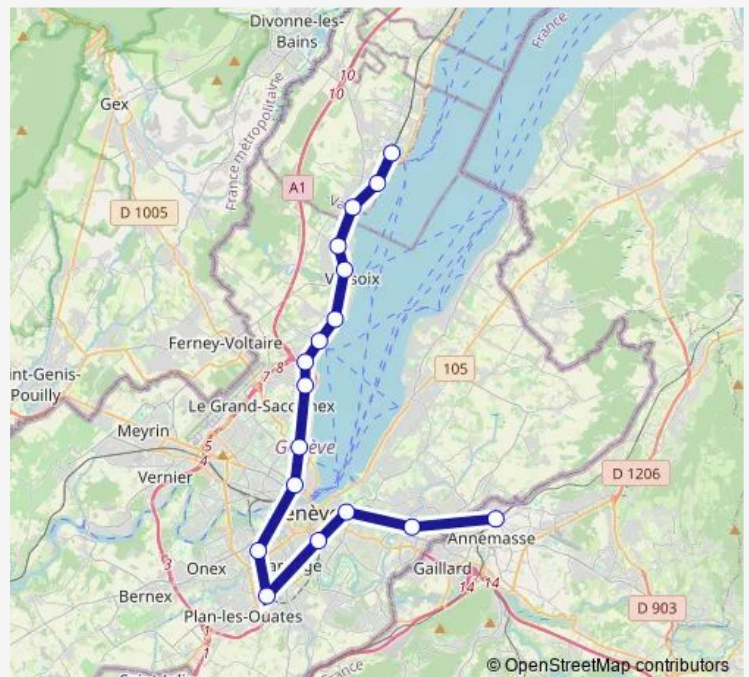

Geneve

Lancy-Pont-Rouge

Lancy-Bachet

Genève-Champel

Genève-Eaux-Vives

Chêne-Bourg

Annemasse

Route schedule

Coppet — Annemasse

Monday 00:04-23:34

Tuesday 00:04-23:34

Wednesday 00:04-23:34

Thursday 00:04-23:34

Friday 00:04-23:34

Saturday 00:07-23:34

Sunday 00:37-23:34

Route info

Direction: Coppet

Stops: 17

Trip Duration: 0 hour 51 min

■ L4 — Annemasse - Coppet

Direction

Annemasse — Coppet

17 stops

[Open route schedule](#)

Annemasse

Chêne-Bourg

Genève-Eaux-Vives

Genève-Champel

Lancy-Bachet

Lancy-Pont-Rouge

Geneve