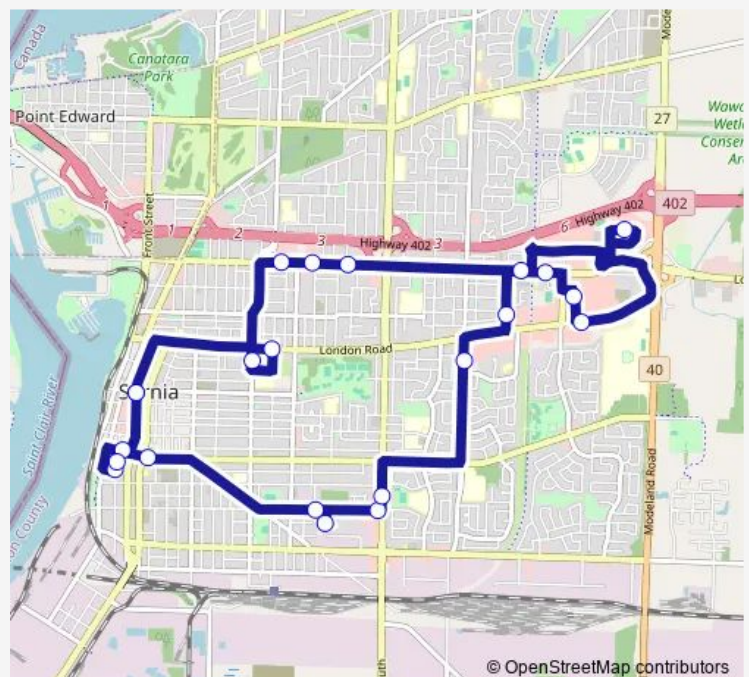

### Direction

Bayside Terminal — Bayside Terminal

22 stops

[Open route schedule](#)

Bayside Terminal

Victoria Street

150 Queen St

124 Queen St

Bluewater Health Russell St Entrance

### Route schedule

Bayside Terminal — Bayside Terminal

Monday 10:15-15:15

Tuesday 10:15-15:15

Wednesday 10:15-15:15

Thursday 10:15-15:15

Friday 10:15-15:15

Saturday —

### Route info

Direction: Bayside Terminal

Stops: 22

Trip Duration: 1 hour 0 min

Community Bus

BusMaps

Bus time schedules and route maps are available in an offline PDF at [busmaps.com](https://busmaps.com). Use the [busmaps.com](https://busmaps.com) website to see live bus times, train schedule or subway schedule, and step-by-step directions for all public transit in Port Huron