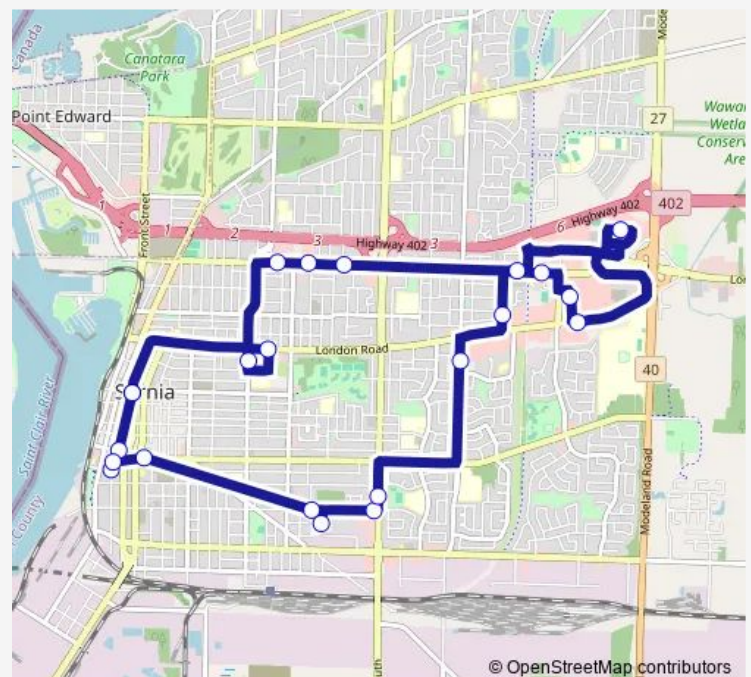

Direction

Bayside Terminal — Bayside Terminal

22 stops

[Open route schedule](#)

Bayside Terminal

Victoria Street

150 Queen St

124 Queen St

Bluewater Health Russell St Entrance

Route schedule

Bayside Terminal — Bayside Terminal

Monday 10:15-15:15

Tuesday —

Wednesday —

Thursday —

Friday —

Saturday —

Sunday —

Route info

Direction: Bayside Terminal

Stops: 22

Trip Duration: 1 hour 0 min

Bus time schedules and route maps are available in an offline PDF at busmaps.com. Use the busmaps.com website to see live bus times, train schedule or subway schedule, and step-by-step directions for all public transit in Port Huron