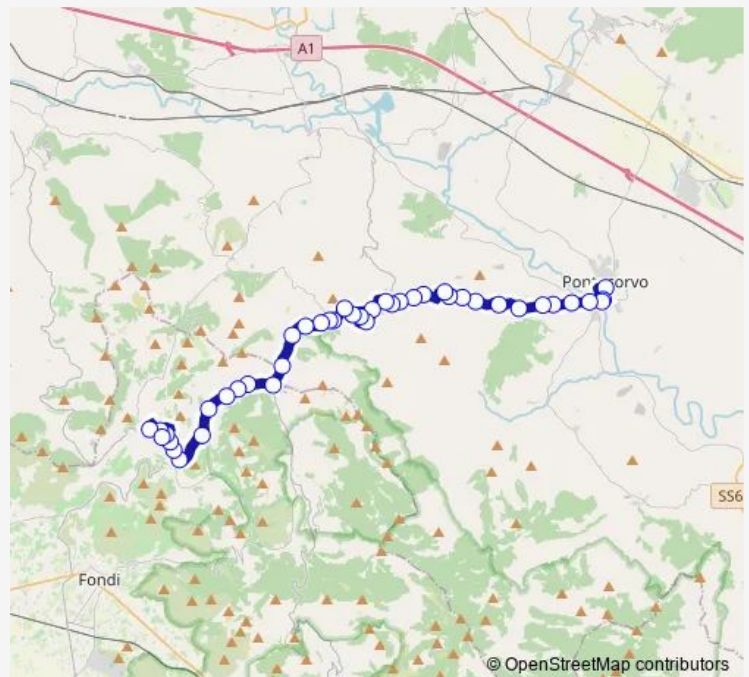

Pontecorvo | Via Leuciana (Km 15) # f4311

Pico | Via Pontecorvo Via Fossato Aurello # f4312

Pico | Ponte Odioso # f4313

Pico | Via Pontecorvo (Km 16) # f4314

Pico | Via Pontecorvo Via Cannutto # f4315

Pico | Via Pontecorvo Via Farnese # f4316

Pico | Via Farnese Via Umberto I # f4317

Pico | Via Farnese Via Carnevale # f4318

Pico | Via Farnese Via Farneti # f4319

Route schedule

Pontecorvo | Ospedale # f4299 — Lenola | Largo Caduti # f4051

Monday	14:20
Tuesday	14:20
Wednesday	14:20
Thursday	14:20
Friday	14:20
Saturday	14:15
Sunday	—

Route info

Direction: Pontecorvo | Ospedale # f4299

Stops: 42

Trip Duration: 0 hour 35 min

Pontecorvo - Lenola # Mp740a

Pico | Via Farnese, 40 # f4320

Pico | Via Farnese, 30 # f4321

Pico | Via Farnese Via Calcarale # f4322