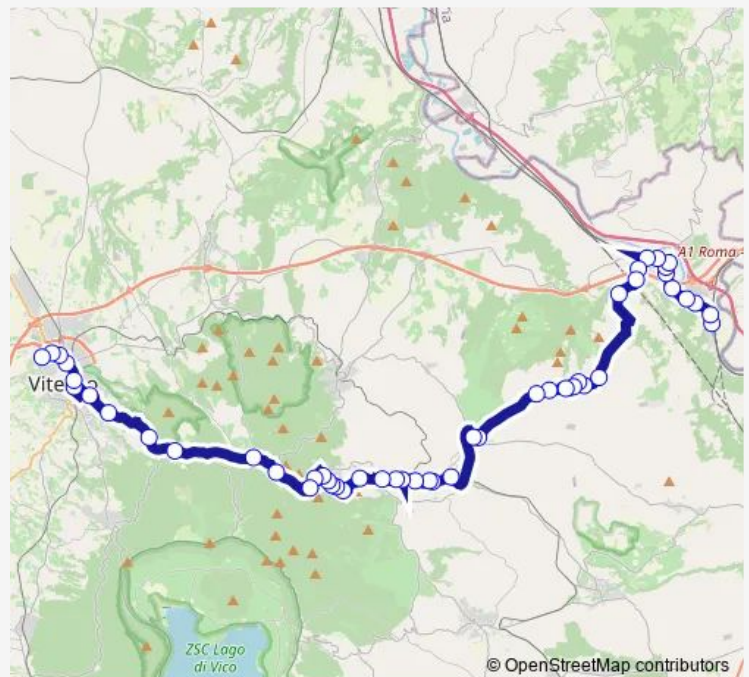

Friday 08:15

Saturday —

Sunday —

**Route info**

Direction: Orte | Stazione FS # f1703

Stops: 49

Trip Duration: 1 hour 15 min

Orte Scalo - Viterbo # Sr656a