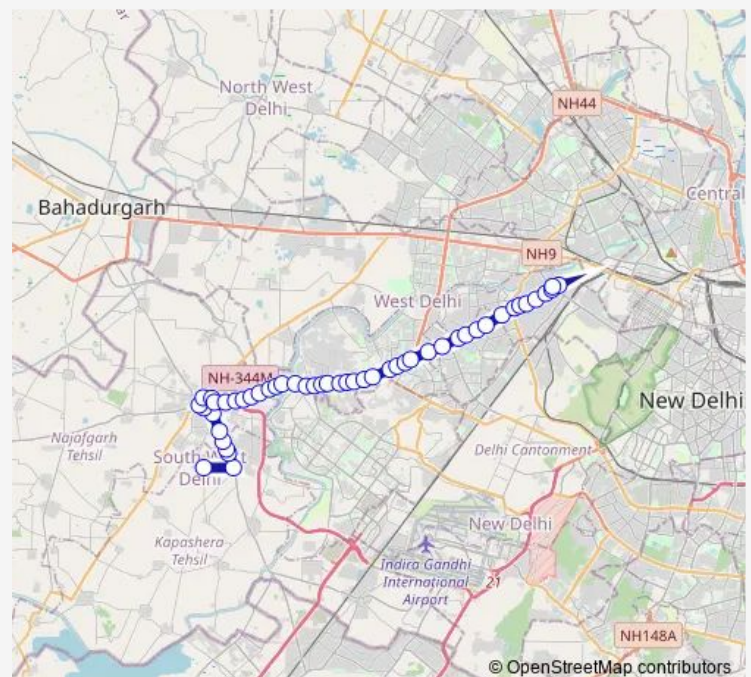

Chhathh Ghat Park

Nangli Dairy

Kakrola Bridge

Route schedule

Paprawat Village — Karampura Terminal

Monday 05:15-20:15

Tuesday 05:15-20:15

Wednesday 05:15-20:15

Thursday 05:15-20:15

Friday 05:15-20:15

Saturday 05:15-20:15

Sunday 05:15-20:15

Route info

Direction: Paprawat Village

Stops: 49

Trip Duration: 1 hour 31 min

806down

BusMaps

Kakrola More

Dwarka More Metro Station (Sewak Park)

Rama Park

Mohan Garden

Nawada Gaon

Kiran Garden