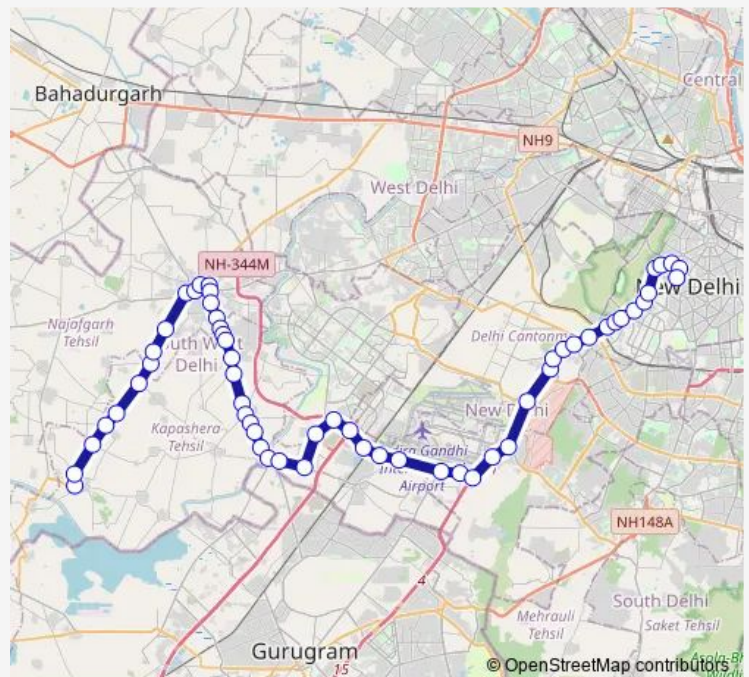

### Route schedule

Ghuman Hera Village — Kendriya Terminal (Church Road)

Monday 17:50

Tuesday 17:50

Wednesday 17:50

Thursday 17:50

Friday 17:50

Saturday 17:50

### Route info

Direction: Ghuman Hera Village

Stops: 57

Trip Duration: 3 hour 4 min

850ltdup

BusMaps

Chhawla School

Chhawla Village