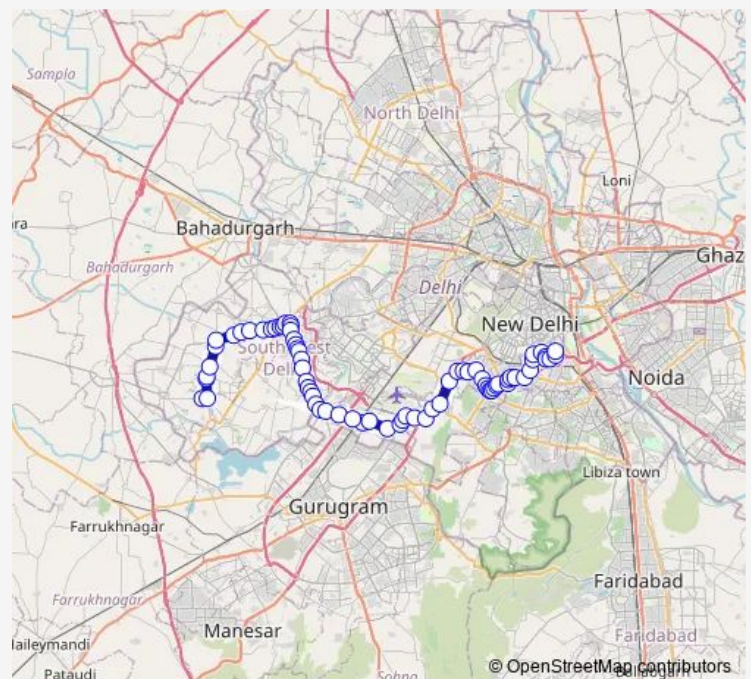

Chawla Stand Najafgarh

BDO Office Roshan Pura

Durga Vihar

Route schedule

Malik Pur Village — Sunehari Pulla Depot / Jawahar Lal Nehru Stadium Terminal

Monday 05:28-17:40

Tuesday 05:28-17:40

Wednesday 05:28-17:40

Thursday 05:28-17:40

Friday 05:28-17:40

Saturday 05:28-17:40

Sunday 05:28-17:40

Route info

Direction: Malik Pur Village

Stops: 71

Trip Duration: 3 hour 28 min

878+578ltdown

Deenpur Village

Goela Dairy Crossing

Jhatikara Crossing

Rewla Taj Pur More

Chhawla School

Chhawla Village

Sumesh Vihar