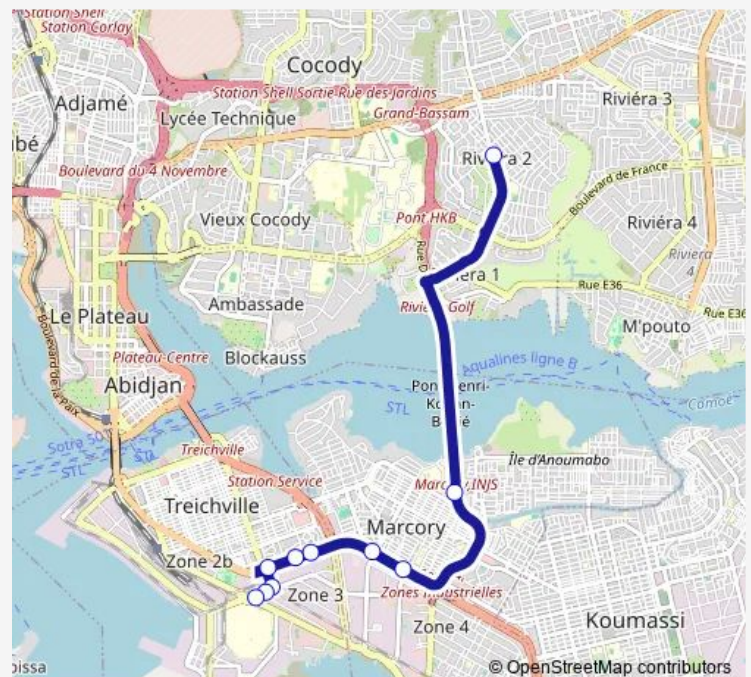

### Direction

Gorille carrefour — CHU de Treichville

10 stops

[Open route schedule](#)

Gorille carrefour

Station Total Injs

Cap Sud / Orca Deco

Grand Carrefour de Marcory

### Route schedule

Gorille carrefour — CHU de Treichville

Monday 06:00

Tuesday 06:00

Wednesday 06:00

Thursday 06:00

Friday 06:00

Saturday 06:00

### Route info

Direction: Gorille carrefour

Stops: 10

Trip Duration: 0 hour 44 min

**Direction**

CHU de Treichville — Gorille carrefour

8 stops

[Open route schedule](#)

**Route schedule**

CHU de Treichville — Gorille carrefour

Monday	06:00
Tuesday	06:00
Wednesday	06:00
Thursday	06:00
Friday	06:00
Saturday	06:00
Sunday	06:00

**Route info**

Direction: CHU de Treichville

Stops: 8