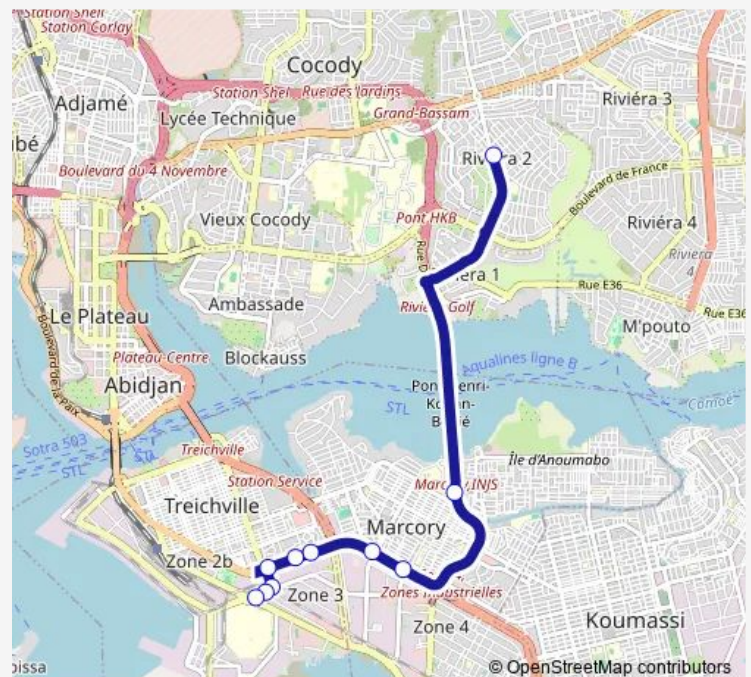

### Direction

Gorille carrefour — CHU de Treichville

10 stops

[Open route schedule](#)

Gorille carrefour

Station Total Injs

Cap Sud / Orca Deco

Grand Carrefour de Marcory

### Route schedule

Gorille carrefour — CHU de Treichville

Monday 06:00

Tuesday 06:00

Wednesday 06:00

Thursday 06:00

Friday 06:00

Saturday 06:00

### Route info

Direction: Gorille carrefour

Stops: 10

Trip Duration: 0 hour 44 min

**Direction**

CHU de Treichville — Gorille carrefour

8 stops

[Open route schedule](#)

**Route schedule**

CHU de Treichville — Gorille carrefour

Monday	06:00
Tuesday	06:00
Wednesday	06:00
Thursday	06:00
Friday	06:00
Saturday	06:00
Sunday	06:00

**Route info**

Direction: CHU de Treichville

Stops: 8