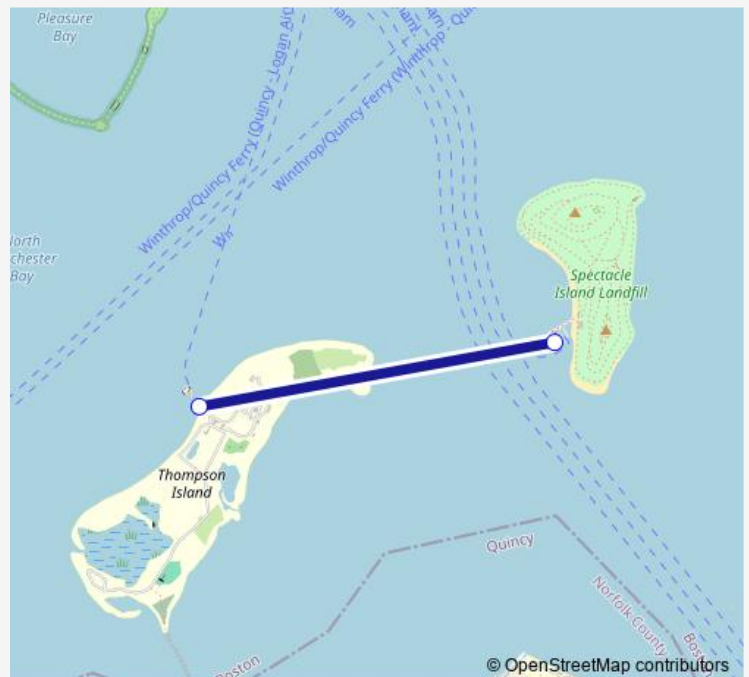

Ferry Thompson Island Ferry

[Go to website](#)

Direction

Spectacle — Thompson Island

2 stops

[Open route schedule](#)

Spectacle

Thompson Island

Route schedule

Spectacle — Thompson Island

Monday	—
Tuesday	—
Wednesday	—
Thursday	—
Friday	—
Saturday	—
Sunday	09:15-15:15

Route info

Direction: Spectacle

Stops: 2

Trip Duration: 0 hour 15 min

■ Thompson Island Ferry