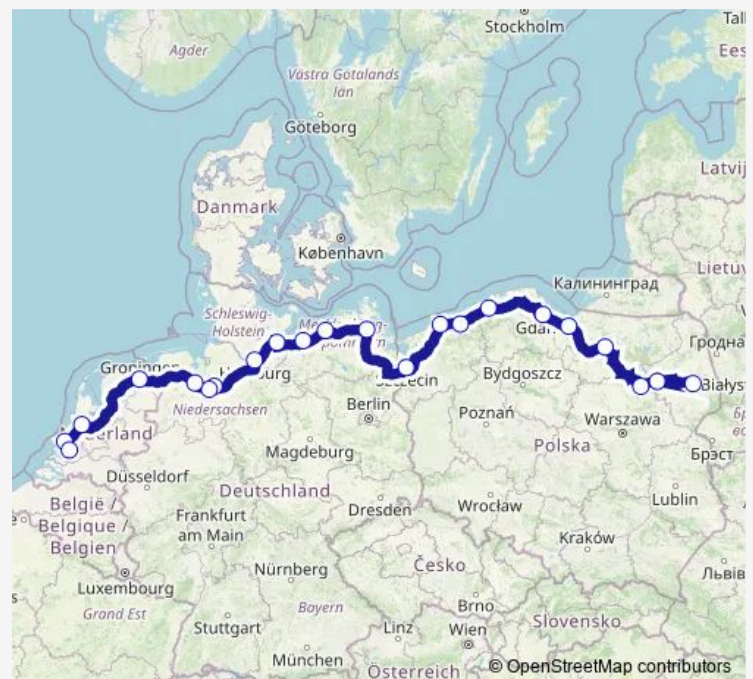

The Hague (Central Station)

### Route schedule

Bialystok, Bus Station — Rotterdam Central Station

Monday 16:50

Tuesday 05:20-16:50

Wednesday 05:20-16:50

Thursday 05:20-16:50

Friday 05:20-16:50

Saturday 16:50

### Route info

Direction: Bialystok, Bus Station

Stops: 22

Trip Duration: 28 hour 5 min

■ N1386 — Bialystok - Hamburg - Rotterdam