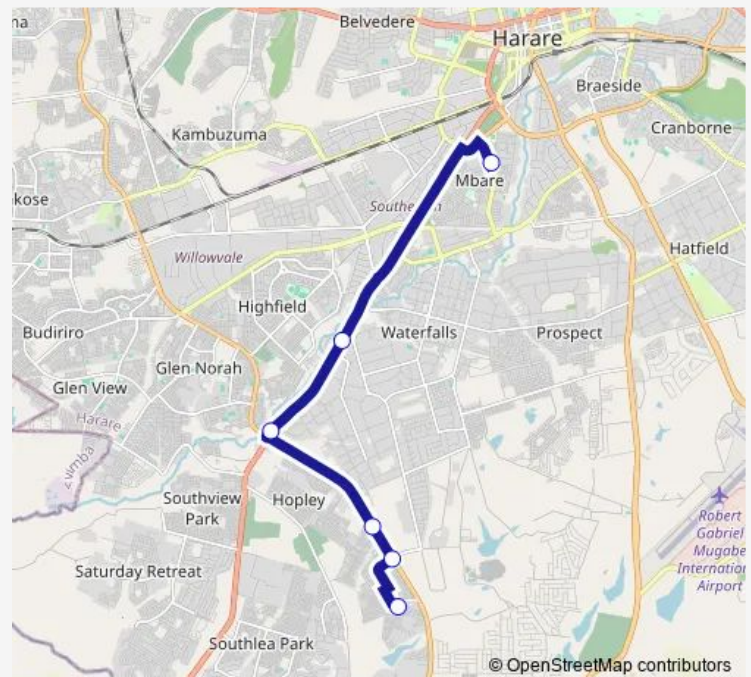

Direction

Chiwawa Southlands — Mbare Rank

6 stops

[Open route schedule](#)

Chiwawa Southlands

Irvines

Green House

Mbudzi Roundabout

Friday 10:23

Saturday 10:23

Sunday 10:23

Route info

Direction: Chiwawa Southlands

Stops: 6

Trip Duration: 0 hour 50 min

Communal Taxi Service time schedules and route maps are available in an offline PDF at busmaps.com. Use the busmaps.com website to see live bus times, train schedule or subway schedule, and step-by-step directions for all public transit in Harare