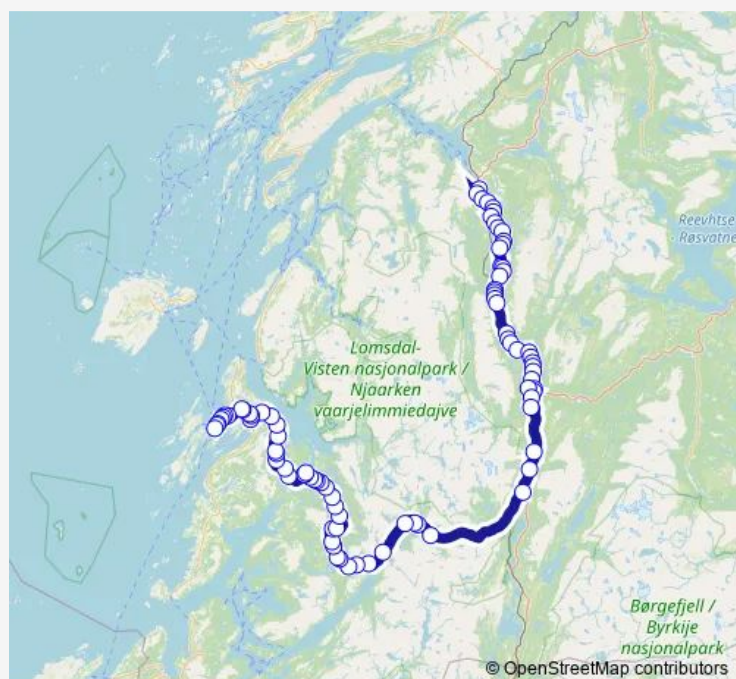

Friday 08:01

Saturday —

Sunday —

Route info

Direction: Skillevik

Stops: 13

Trip Duration: 0 hour 23 min

Direction

Velfjordsenteret — Brønnøysund sentrum

24 stops

[Open route schedule](#)

Velfjordsenteret

Hilstad skole

Hommelstø kryss

Akselberg

Hallaraune