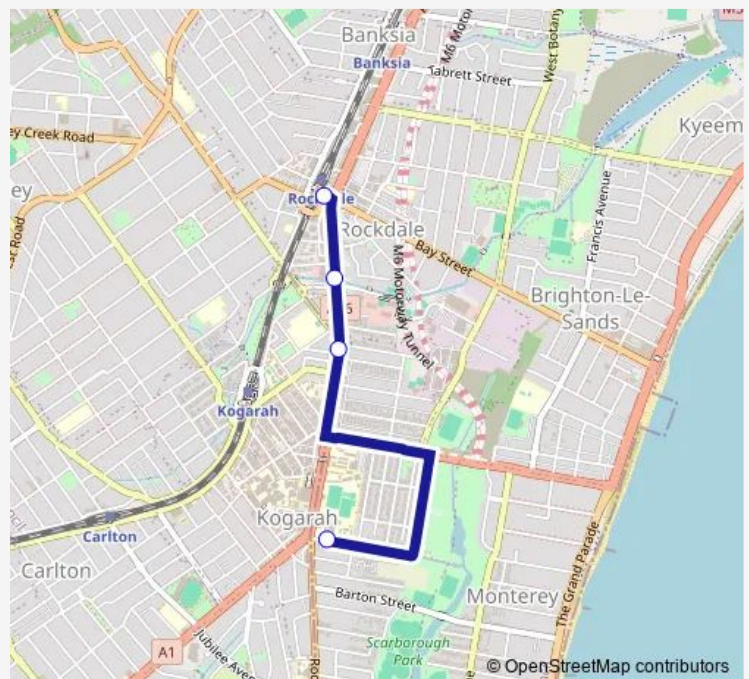

School Bus 767s Moorefield Girls High School to Rockdale Station

[Go to website](#)

Direction

Moorefield Girls High School, Marshall St — Rockdale Station, Geeves Av, Stand D

4 stops

[Open route schedule](#)

Moorefield Girls High School, Marshall St

Princes Hwy Before Harrow Rd

Princes Hwy After Rockdale Plaza Dr

Rockdale Station, Geeves Av, Stand D

Route schedule

Moorefield Girls High School, Marshall St — Rockdale Station, Geeves Av, Stand D

Monday	15:07-15:15
Tuesday	15:07-15:15
Wednesday	14:26-15:15
Thursday	14:26-14:35
Friday	—
Saturday	—
Sunday	—

Route info

Direction: Moorefield Girls High School, Marshall St

Stops: 4

Trip Duration: 0 hour 12 min

Direction

Rockdale Station, Geeves Av, Stand B — Moorefield Girls High School, Princes Hwy

6 stops

[Open route schedule](#)

Rockdale Station, Geeves Av, Stand B

Princes Hwy Opp Hegerty St

Princes Hwy After Rockdale Plaza Dr