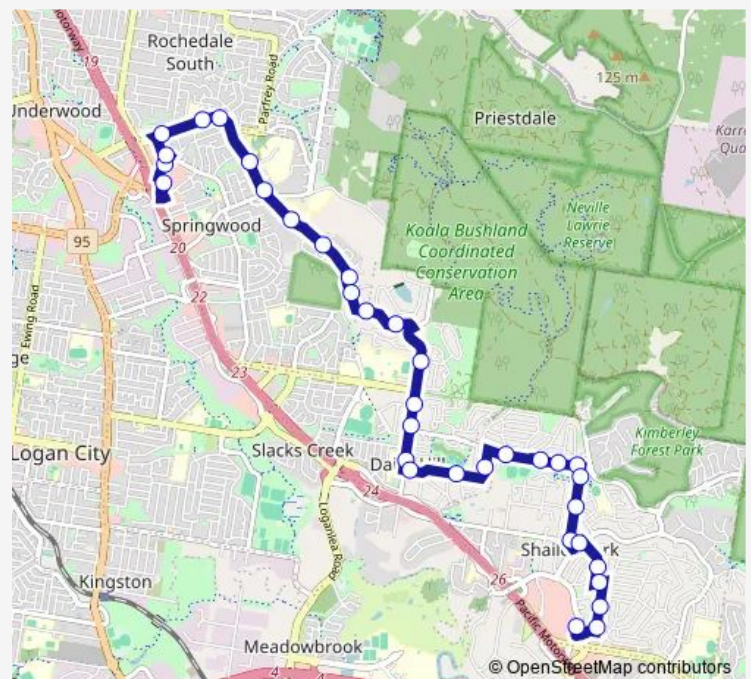

### Route schedule

Springwood station, platform 3 — Loganholme, stop G

Monday 08:00-17:00

Tuesday 08:00-17:00

Wednesday 08:00-17:00

Thursday 08:00-17:00

Friday 08:00-17:00

Saturday —

### Route info

Direction: Springwood station, platform 3

Stops: 34

Trip Duration: 0 hour 21 min

574 — Loganholme - Springwood

Lyndale St at Elita Street

Lyndale St at Davina Street

Lyndale St at Trinette Street