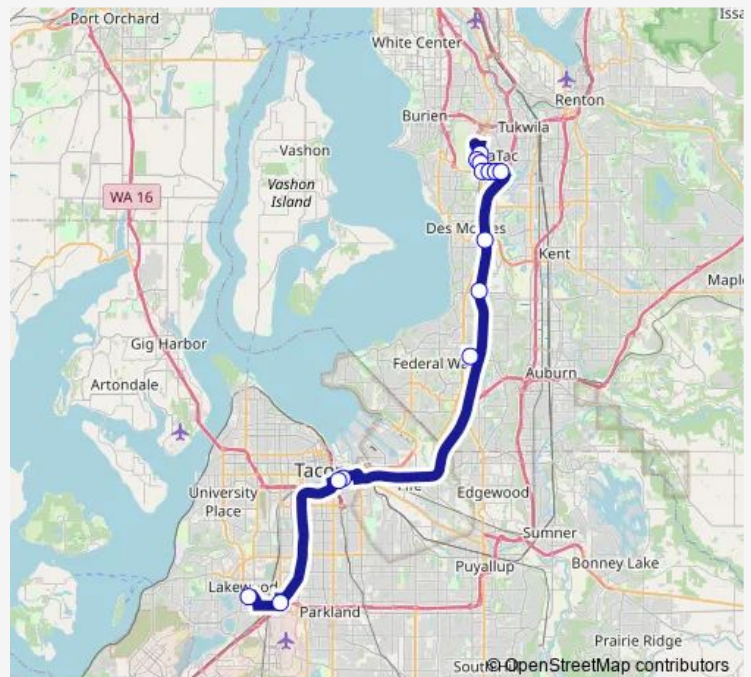

International Blvd & SeaTac Exit

188th St S & S International Blvd

188th St S & 36th Ave S

188th St S & 42nd Av

188th St S & 46th Ave S

I-5 & Kent - Des Moines Fwy Station

Star Lake Fwy Station

Federal Way TC - Bay 5

Tacoma Dome Station - Zone H

26th St E & D St E

SR 512 P&R - Zone H

Lakewood TC - Zone M

Route schedule

SeaTac Station — Lakewood TC - Zone M

Monday	04:33-00:33 ⁺¹
Tuesday	04:33-00:33 ⁺¹
Wednesday	04:33-00:33 ⁺¹
Thursday	04:33-00:33 ⁺¹
Friday	04:33-00:33 ⁺¹
Saturday	04:33-00:33 ⁺¹
Sunday	04:33-00:33 ⁺¹

Route info

Direction: SeaTac Station

Stops: 14

Trip Duration: 1 hour 4 min

Direction

Lakewood TC - Zone M — SeaTac Airport Terminal - Bay 2

14 stops

[Open route schedule](#)

Lakewood TC - Zone M

SR 512 P&R - Zone F

D St E & 25th St E

Tacoma Dome Station - Zone A

Federal Way TC - Bay 8

Star Lake Fwy Station

I-5 & Kent - Des Moines Fwy Station

188th St S & Military Rd S