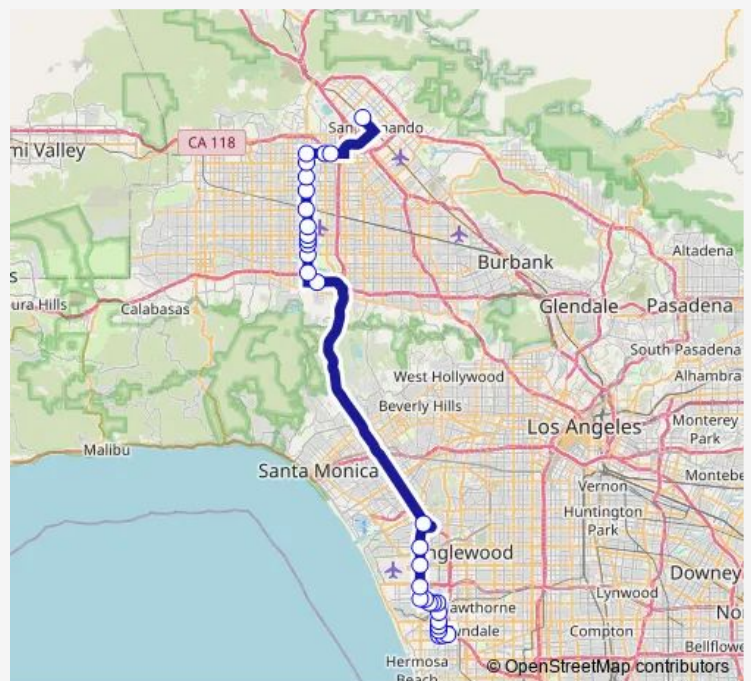

Bus 574 Ce574

[Go to website](#)

Direction
 Space Park Dr & Aviation Blvd — Sylmar Metrolink Station
 (Departing)

31 stops

[Open route schedule](#)

- Space Park Dr & Aviation Blvd
- Space Park Dr & Doolittle Dr (Eastbound)
- Redondo Beach Ave & Space Park Dr (Northbound)
- Aviation Blvd & Marine Ave (Northbound)
- Aviation Blvd & 33rd St (Northbound)
- Aviation Blvd & Rosecrans Ave (Northbound)
- Aviation Blvd & 135th St (Northbound)
- El Segundo Blvd & Aviation Blvd (Westbound)
- El Segundo Blvd & Douglas St (Westbound)
- El Segundo Blvd & Nash St (Westbound)
- Grand Ave & Continental Ave (Westbound)
- Sepulveda Blvd & Grand Ave (Northbound)
- Sepulveda Blvd & Walnut Ave (Northbound)
- Sepulveda Blvd & Century Blvd (Northbound)
- Sepulveda Blvd & Manchester Ave (Northbound)
- Howard Hughes Center (Eastbound)
- Hayvenhurst Ave & Magnolia Blvd (Southbound)
- Balboa Blvd & Burbank Blvd (Northbound)
- Balboa Blvd & Victory Blvd (Northbound)
- Balboa Blvd & Vanowen St (Northbound)
- Balboa Blvd & Hart St (Northbound)

Route schedule

Space Park Dr & Aviation Blvd — Sylmar Metrolink Station
 (Departing)

Monday	15:35-18:00
Tuesday	15:35-18:00
Wednesday	15:35-18:00
Thursday	15:35-18:00
Friday	15:35-18:00
Saturday	—
Sunday	—

Route info

Direction: Space Park Dr & Aviation Blvd
 Stops: 31
 Trip Duration: 1 hour 45 min

574 — Ce574

Balboa Blvd & Sherman Way (Northbound)

Balboa Blvd & Saticoy St (Northbound)

Balboa Blvd & Roscoe Blvd (Northbound)

Route info

Direction: Sylmar Metrolink Station (Departing)

Stops: 31

Trip Duration: 1 hour 46 min

Aviation Blvd & Utah Ave (Southbound)

Aviation Blvd & Rosecrans Ave (Southbound)

Aviation Blvd & 33rd St (Southbound)