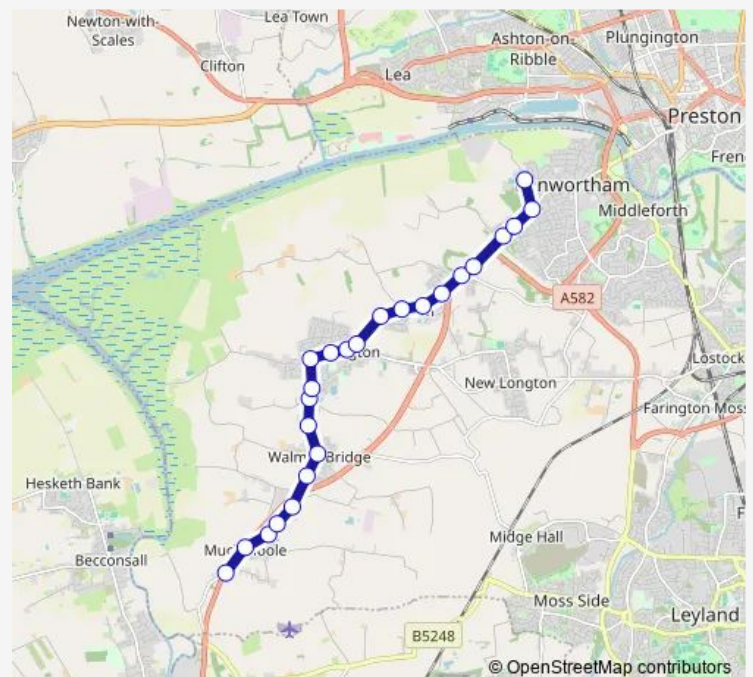

Lindle Lane

Howick CEPS

Howick Cross Lane

Route schedule

San Marcos — Priory Tech College

Monday 07:55

Tuesday 07:55

Wednesday 07:55

Thursday 07:55

Friday 07:55

Saturday —

Sunday —

Route info

Direction: San Marcos

Stops: 24

Trip Duration: 0 hour 40 min

■ 574 — Much Hoole - Priory Technology College

BusMaps

Howick Shops

Blashaw Lane

Priory Tech College

Direction

Priory Tech College — San Marcos

23 stops

[Open route schedule](#)

Priory Tech College

Carleton Drive

Howick Shops

Howick Cross Lane

Howick CEPS

Lindle Lane

Anchor Drive