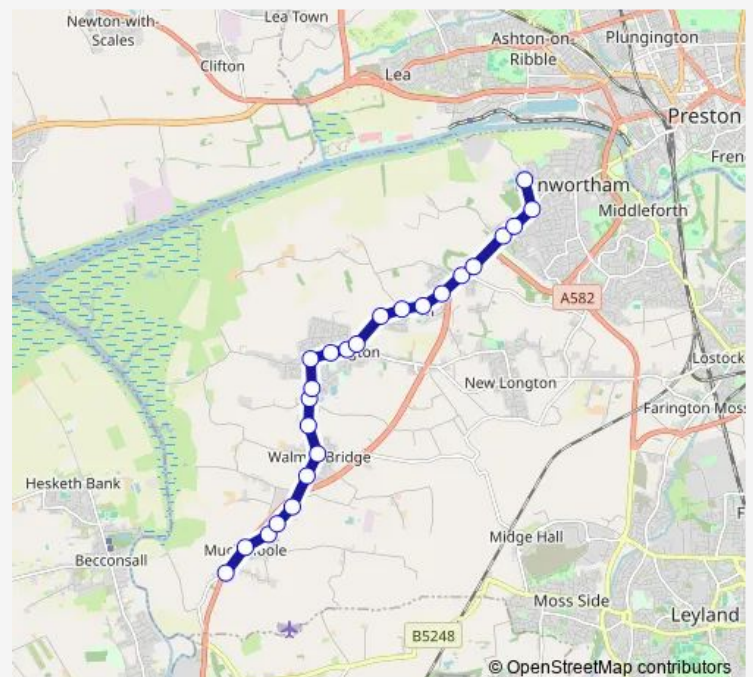

Lindle Lane

Howick CEPS

Howick Cross Lane

Route schedule

San Marcos — Priory Tech College

Monday 07:55

Tuesday 07:55

Wednesday 07:55

Thursday 07:55

Friday 07:55

Saturday —

Sunday —

Route info

Direction: San Marcos

Stops: 24

Trip Duration: 0 hour 40 min

■ 574 — Much Hoole - Priory Technology College

Howick Shops

Blashaw Lane

Priory Tech College

Direction

Priory Tech College — San Marcos

23 stops

[Open route schedule](#)