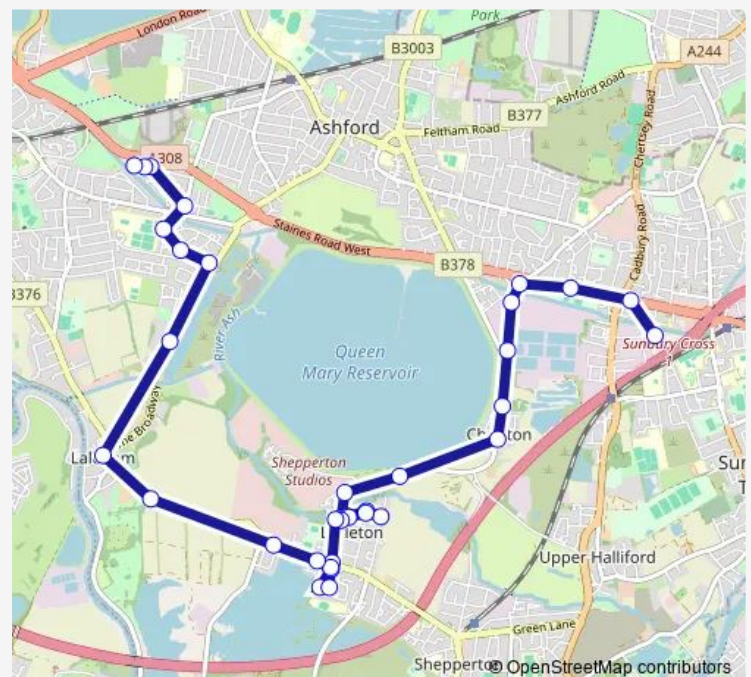

### Route schedule

Boundary Road End — Tesco

Monday —

Tuesday 09:40

Wednesday —

Thursday 09:40

Friday —

Saturday —

### Route info

Direction: Boundary Road End

Stops: 33

Trip Duration: 0 hour 32 min

■ 574 — Ashford - Shepperton - Sunbury

Stewart Avenue End

Ash Road

Magdalene Road

## Direction

Tesco — Boundary Road End

33 stops

[Open route schedule](#)

- Tesco
- Windmill Road
- Napier Road
- Littleton Road
- Thorne Close
- Ashford Road
- Village Stores
- The Harrow
- New Road
- Magdalene Road
- Ash Road
- Stewart Avenue End
- Stewart Avenue
- Stewart Avenue end
- Stewart Avenue
- Stewart Avenue End
- Ash Road
- Ash Road
- Fairview Drive
- Rosewood Drive Top
- Rosewood Drive Top
- Fairview Drive
- Ashurst Drive
- Abbey Drive
- All Saints Church

## Route info

Direction: Tesco

Stops: 33

Trip Duration: 0 hour 31 min

Gravel Pits

Charles Road 1a

Charles Road

Edinburgh Drive