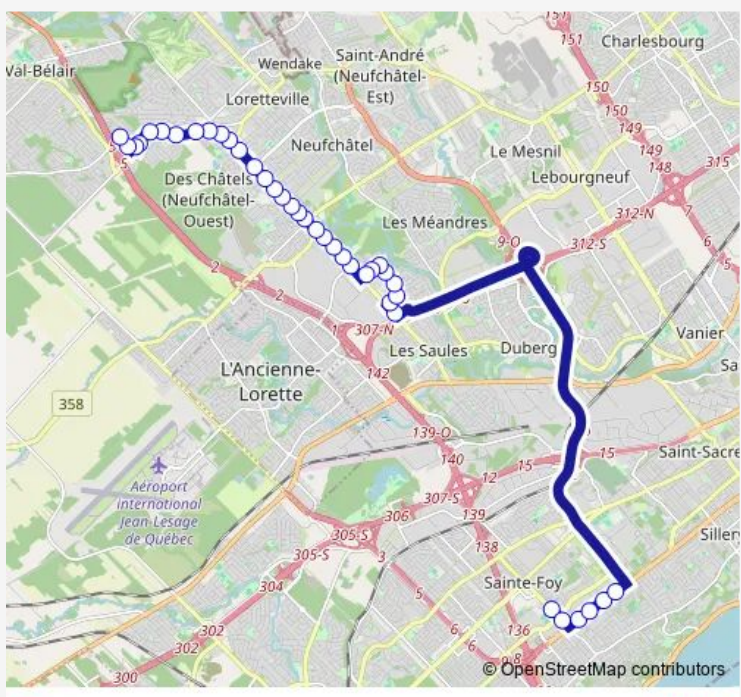

Bus 574

[Go to website](#)

Direction
 W.-Légaré — St-Claude/5113
 38 stops
[Open route schedule](#)

- W.-Légaré
- J.-Dallaire
- Germain-des-Prés
- Chul
- Place de la Cité
- R.-Bourassa/1978
- A.-Viau/5063
- A.-Baumé
- Banville/5065
- Banville/5066
- Banville/5067
- Costebelle/5068
- Costebelle/5069
- de Pertuis
- J.-Marchand
- Compl. Chauveau
- l'Ormière/5073
- S.-Drolet/5075
- l'Auvergne/5076
- Chauveau/3900
- Fauvet

Route schedule
 W.-Légaré — St-Claude/5113

Monday	16:05-17:32
Tuesday	16:05-17:32
Wednesday	16:05-17:32
Thursday	16:05-17:32
Friday	16:05-17:32
Saturday	—
Sunday	—

Route info
 Direction: W.-Légaré
 Stops: 38
 Trip Duration: 0 hour 36 min

Monday 06:35-07:39

Tuesday 06:35-07:39

Wednesday 06:35-07:39

Thursday 06:35-07:39

Friday 06:35-07:39

Saturday —

Sunday —

Route info

Direction: St-Claude/6445

Stops: 39

Trip Duration: 0 hour 42 min

Banville/5140

Banville/5141

Banville/5142

Fontenelle

A.-Baumé