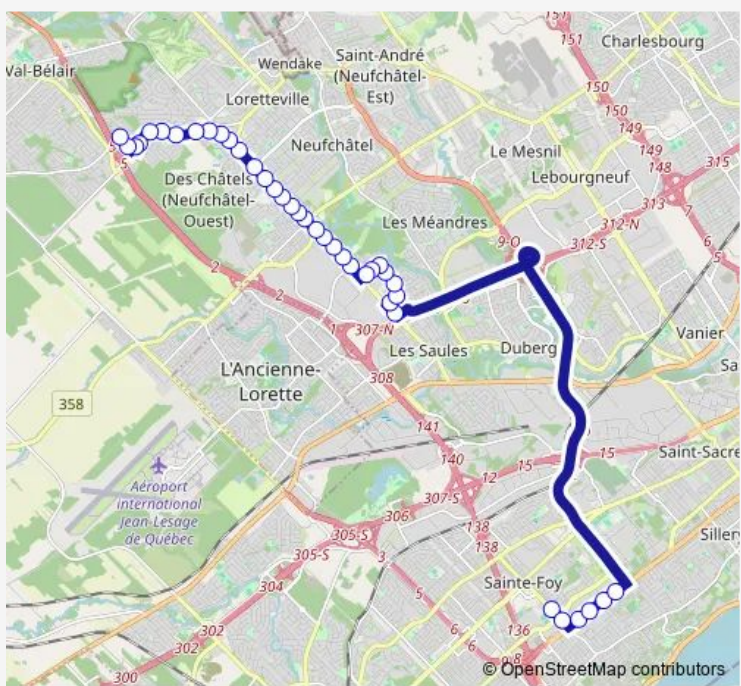

## Bus 574

[Go to website](#)

**Direction**  
 W.-Légaré — St-Claude/5113  
 38 stops  
[Open route schedule](#)

- W.-Légaré
- J.-Dallaire
- Germain-des-Prés
- Chul
- Place de la Cité
- R.-Bourassa/1978
- A.-Viau/5063
- A.-Baumé
- Banville/5065
- Banville/5066
- Banville/5067
- Costebelle/5068
- Costebelle/5069
- de Pertuis
- J.-Marchand
- Compl. Chauveau
- l'Ormière/5073
- S.-Drolet/5075
- l'Auvergne/5076
- Chauveau/3900
- Fauvet

Route schedule  
 W.-Légaré — St-Claude/5113

Monday	16:05-17:32
Tuesday	16:05-17:32
Wednesday	16:05-17:32
Thursday	16:05-17:32
Friday	16:05-17:32
Saturday	—
Sunday	—

Route info  
 Direction: W.-Légaré  
 Stops: 38  
 Trip Duration: 0 hour 51 min

## Route schedule

St-Claude/6445 — L'Isle-Dieu

Monday 06:35-07:39

Tuesday 06:35-07:39

Wednesday 06:35-07:39

Thursday 06:35-07:39

Friday 06:35-07:39

Saturday —

## Route info

Direction: St-Claude/6445

Stops: 39

Trip Duration: 0 hour 36 min

Banville/5140

Banville/5141

Banville/5142

Fontenelle