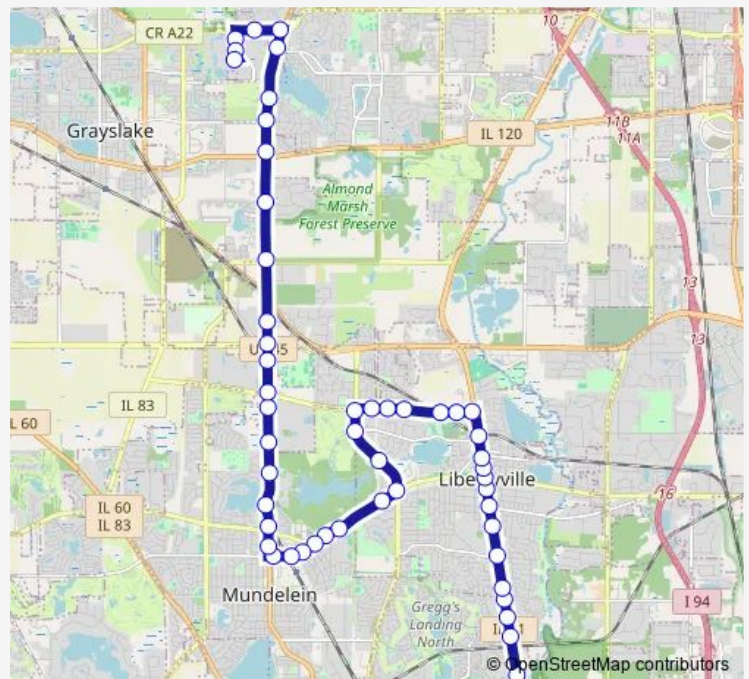

Bus 574 CLC - Hawthorn Mall

[Go to website](#)

Direction
 Hawthorn Mall (122 Hawthorn Ctr) — College of Lake County
 55 stops
[Open route schedule](#)

- Hawthorn Mall (122 Hawthorn Ctr)
- Hawthorn Mall at Barbara's Bookstore
- Hawthorn Mall at Macy's
- Hawthorn Mall & Museum Blvd
- Milwaukee Ave & Hollister Dr
- Milwaukee Ave & Artaius Pkwy (South)
- Milwaukee Ave & Artaius Pkwy (North)
- Milwaukee Ave & Red Top Dr
- Milwaukee Ave & Greentree Pkwy
- Milwaukee Ave & Golf Rd
- Milwaukee Ave & Condell Medical Center
- Milwaukee Ave & Rockland Rd
- Milwaukee Ave & Sunnyside Ave
- Milwaukee Ave & Park Ave
- Milwaukee Ave & Maple Ave
- Milwaukee Ave & Church St
- Milwaukee Ave at Libertyville Metra Station
- Milwaukee Ave & Winchester Rd
- Winchester Rd & Ellis Ave
- Winchester Rd at Lake County Public Works
- Winchester Rd & Wellington Ave

Route schedule

Hawthorn Mall (122 Hawthorn Ctr) — College of Lake County

| | |
|-----------|-------------|
| Monday | 06:38-20:06 |
| Tuesday | 06:38-20:06 |
| Wednesday | 06:38-20:06 |
| Thursday | 06:38-20:06 |
| Friday | 06:38-20:06 |
| Saturday | 08:38-17:39 |
| Sunday | — |

Route info

Direction: Hawthorn Mall (122 Hawthorn Ctr)

Stops: 55

Trip Duration: 0 hour 41 min

574 — CLC - Hawthorn Mall

Winchester Rd & Sherborne Ct

Winchester Rd & Loyola Dr/Windhaven Rd

Winchester Rd & Butterfield Rd

Thursday 05:55-19:25

Friday 05:55-19:25

Saturday 07:45-16:37

Sunday —

Route info

Direction: College of Lake County

Stops: 53

Trip Duration: 0 hour 43 min