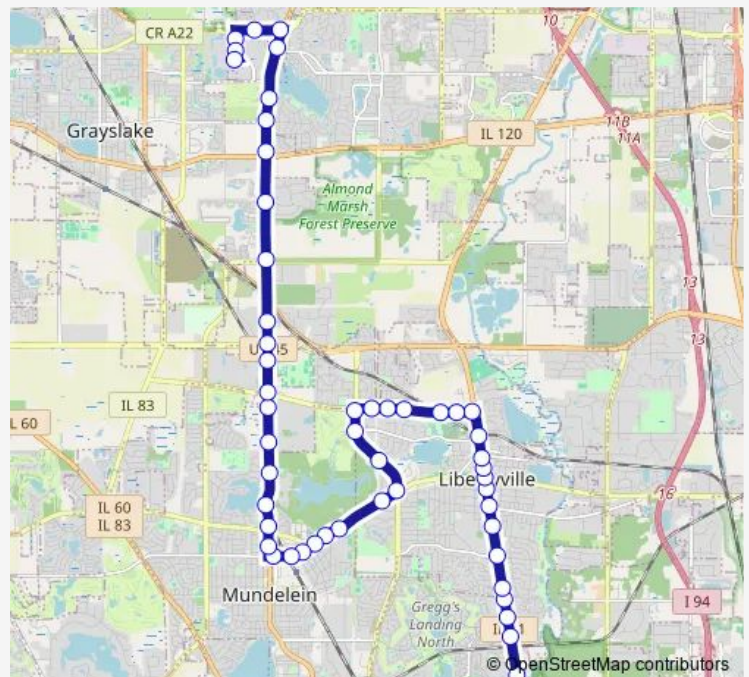

Route schedule

Hawthorn Mall (122 Hawthorn Ctr) — College of Lake County

Monday	06:38-20:06
Tuesday	06:38-20:06
Wednesday	06:38-20:06
Thursday	06:38-20:06
Friday	06:38-20:06
Saturday	08:38-17:39
Sunday	—

Route info

Direction: Hawthorn Mall (122 Hawthorn Ctr)

Stops: 55

Trip Duration: 0 hour 42 min

574 — CLC - Hawthorn Mall

Winchester Rd & Sherborne Ct

Winchester Rd & Loyola Dr/Windhaven Rd

Winchester Rd & Butterfield Rd

Hawley St & Morris Ave

Hawley St & Seymour Ave

Route 45 & Park St

Route 45 & Lyndale St

Route 45 & Edgemont St

Route 45 & Dunbar Rd/University

Route 45 & Motorola Pkwy

Route 45 & USG Dr

Thursday 05:55-19:25

Friday 05:55-19:25

Saturday 07:45-16:37

Sunday —

Route info

Direction: College of Lake County

Stops: 53

Trip Duration: 0 hour 41 min