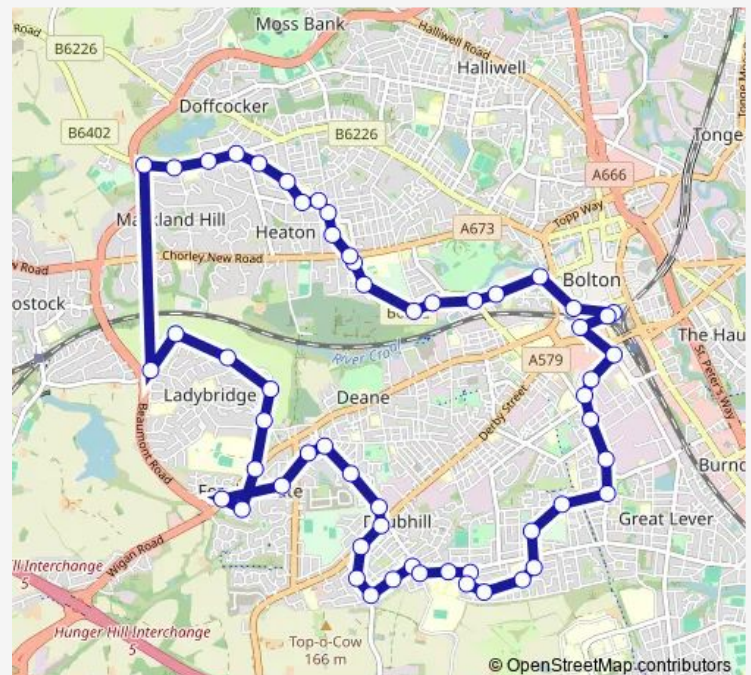

Markland Hill

Towncroft Lane

Arran Close

Route schedule

Bolton Interchange — Bolton Interchange

Monday 07:14-21:00

Tuesday 07:14-21:00

Wednesday 07:14-21:00

Thursday 07:14-21:00

Friday 07:14-21:00

Saturday 08:24-21:00

Sunday 09:00-19:00

Route info

Direction: Bolton Interchange

Stops: 56

Trip Duration: 0 hour 53 min

574 — Bolton - Sutton Estate

Culross Avenue

The Walkway

Armadale Road

Deane Golf Club

Chip Hill Road

Sutton Road

Addington Road

Chip Hill Road

Kendrew Road

Kirkebrok Road

Hawthorne Road

Hudson Close

Deane Church Lane

Aldred Street

Smethurst Lane