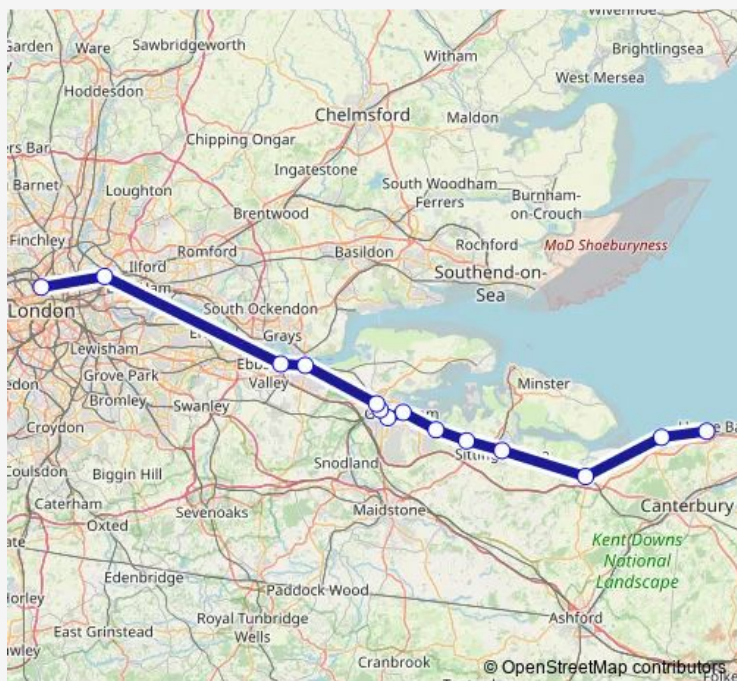

Rail Se:Hnb->Stp SE train service from HNB to Stp

[Go to website](#)

Direction

Herne Bay — London St Pancras International

14 stops

[Open route schedule](#)

Herne Bay

Whitstable

Gravesend

Ebbsfleet International

Stratford International

London St Pancras International

Route schedule

Herne Bay — London St Pancras International

Monday —

Tuesday —

Wednesday —

Thursday —

Friday —

Saturday 06:44-22:44

Sunday —

Route info

Direction: Herne Bay

Stops: 14

Trip Duration: 1 hour 22 min

■ Se:Hnb->Stp — SE train service from HNB to Stp

Se:Hnb->Stp Rail time schedules and route maps are available in an offline PDF at busmaps.com. Use the busmaps.com website to see live bus times, train schedule or subway schedule, and step-by-step directions for all public transit in Rochester