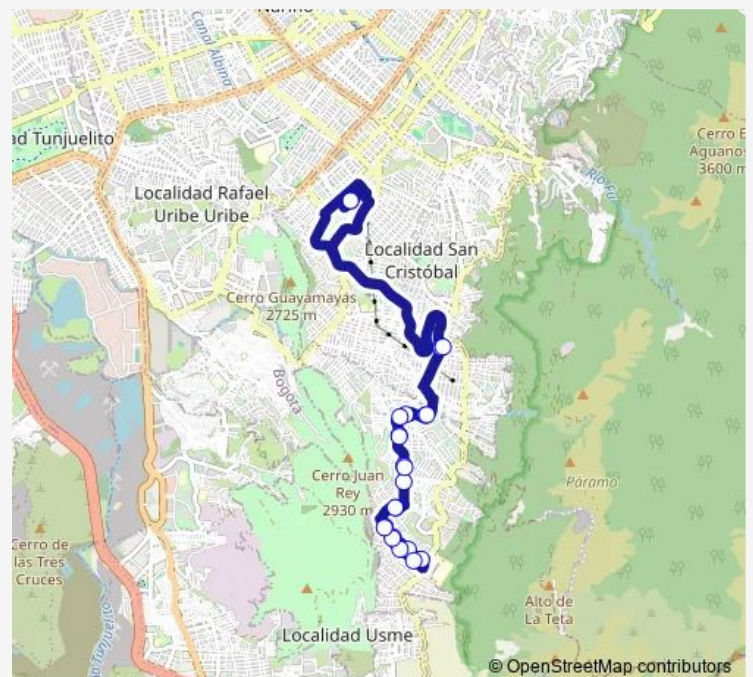

KR 10 E - CL 52A Sur

CL 46 Sur - KR 8A E

TV 11 B E - CL 47 Sur

Route schedule

Portal 20 de Julio - 13-6 Juan Rey — Portal 20 de Julio - 13-6 Juan Rey

Monday	03:08-00:20 ⁺¹
Tuesday	03:08-00:20 ⁺¹
Wednesday	03:08-00:20 ⁺¹
Thursday	03:08-00:20 ⁺¹
Friday	03:08-00:20 ⁺¹
Saturday	03:08-00:20 ⁺¹
Sunday	03:34-23:20

Route info

Direction: Portal 20 de Julio - 13-6 Juan Rey

Stops: 23

Trip Duration: 1 hour 16 min

13-6 — Juan Rey

KR 11 E - CL 39 Sur

Portal 20 de Julio - 13-6 Juan Rey

13-6 Bus time schedules and route maps are available in an offline PDF at busmaps.com. Use the busmaps.com website to see live bus times, train schedule or subway schedule, and step-by-step directions for all public transit in Bogota