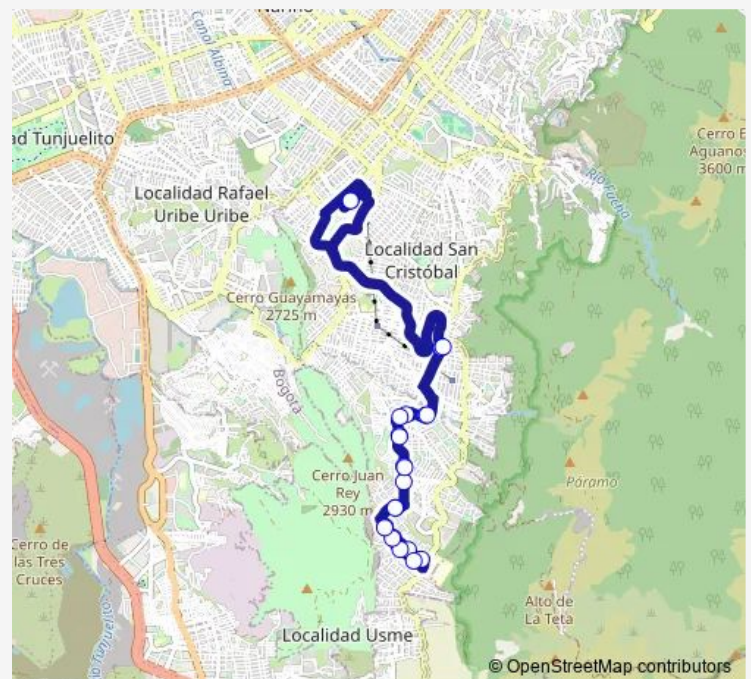

### Route schedule

Portal 20 de Julio - 13-6 Juan Rey — Portal 20 de Julio - 13-6 Juan Rey

Monday	03:08-00:20 <sup>+1</sup>
Tuesday	03:08-00:20 <sup>+1</sup>
Wednesday	03:08-00:20 <sup>+1</sup>
Thursday	03:08-00:20 <sup>+1</sup>
Friday	03:08-00:20 <sup>+1</sup>
Saturday	03:08-00:20 <sup>+1</sup>
Sunday	03:34-23:20

### Route info

Direction: Portal 20 de Julio - 13-6 Juan Rey

Stops: 23

Trip Duration: 1 hour 20 min

13-6 — Juan Rey

KR 11 E - CL 39 Sur

Portal 20 de Julio - 13-6 Juan Rey

13-6 Bus time schedules and route maps are available in an offline PDF at [busmaps.com](https://busmaps.com). Use the [busmaps.com](https://busmaps.com) website to see live bus times, train schedule or subway schedule, and step-by-step directions for all public transit in Bogota