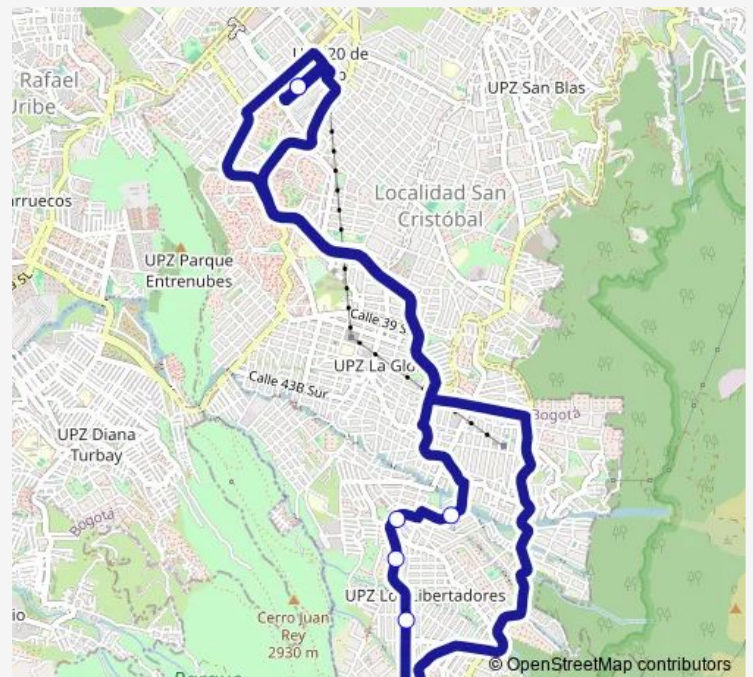

KR 11 E - CL 55 Sur

Kr 10 E X CI 52A S

CL 46 Sur - KR 8A E

Tv 11 B E X CI 47 S

Portal 20 de Julio - 13-6 Juan Rey

Route schedule

Portal 20 de Julio - 13-6 Juan Rey — Portal 20 de Julio - 13-6 Juan Rey

Monday 03:23-09:00

Tuesday 03:23-09:00

Wednesday 03:23-09:00

Thursday 03:23-09:00

Friday 03:23-09:00

Saturday —

Sunday —

Route info

Direction: Portal 20 de Julio - 13-6 Juan Rey

Stops: 6

Trip Duration: 0 hour 52 min

13-6 — Juan Rey_Refuerzo Corta Refuerzo

13-6 Bus time schedules and route maps are available in an offline PDF at busmaps.com. Use the busmaps.com website to see live bus times, train schedule or subway schedule, and step-by-step directions for all public transit in Bogota