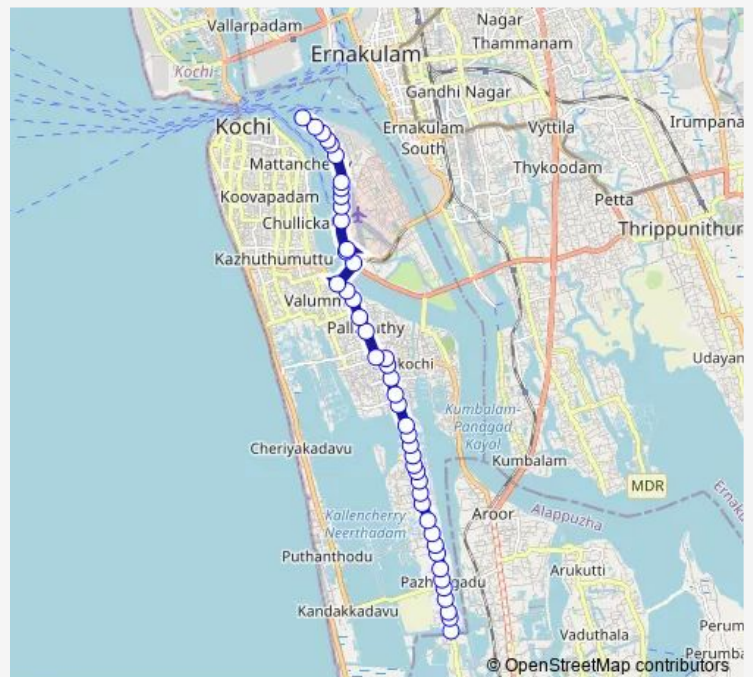

Route schedule

Kumbalangi — Wellington Island

Monday	06:00
Tuesday	06:00
Wednesday	06:00
Thursday	06:00
Friday	06:00
Saturday	06:00
Sunday	06:00

Route info

Direction: Kumbalangi

Stops: 45

Trip Duration: 0 hour 43 min