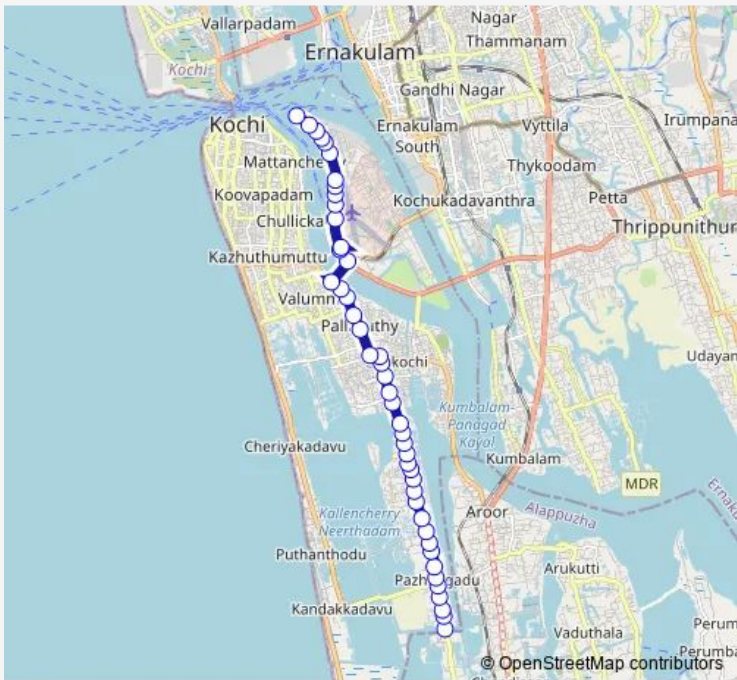

Bus Wellington Island ↔ Kumbalangi

[Go to website](#)

Direction
 Kumbalangi — Wellington Island
 45 stops
[Open route schedule](#)

- Kumbalangi
- Kumbalangi South
- Chathayam
- NKN Hospital
- Pazhangadu Junction
- Pazhangadu
- Malattu
- Priyadarshini
- Sndp
- Convent Junction
- Poopana Kunnu
- Government Hospital
- Illikal
- Compression Mukk
- Old Post Office
- Ettungal
- Kumbalangi North
- Koyabazar
- St Joseph Church
- North Kumbalangi
- Perumpadappu

Route schedule
 Kumbalangi — Wellington Island

Monday	06:00
Tuesday	06:00
Wednesday	06:00
Thursday	06:00
Friday	06:00
Saturday	06:00
Sunday	06:00

Route info
 Direction: Kumbalangi
 Stops: 45
 Trip Duration: 0 hour 43 min

Wellington Island

Direction

Wellington Island — Kumbalangi

44 stops

[Open route schedule](#)

Wellington Island

Indian Oil

Indiraghadhi Road

Direction: Wellington Island

Stops: 44

Trip Duration: 0 hour 42 min

St Joseph Church

Koyabazar

Kumbalangi North

Ettungal

Old Post Office