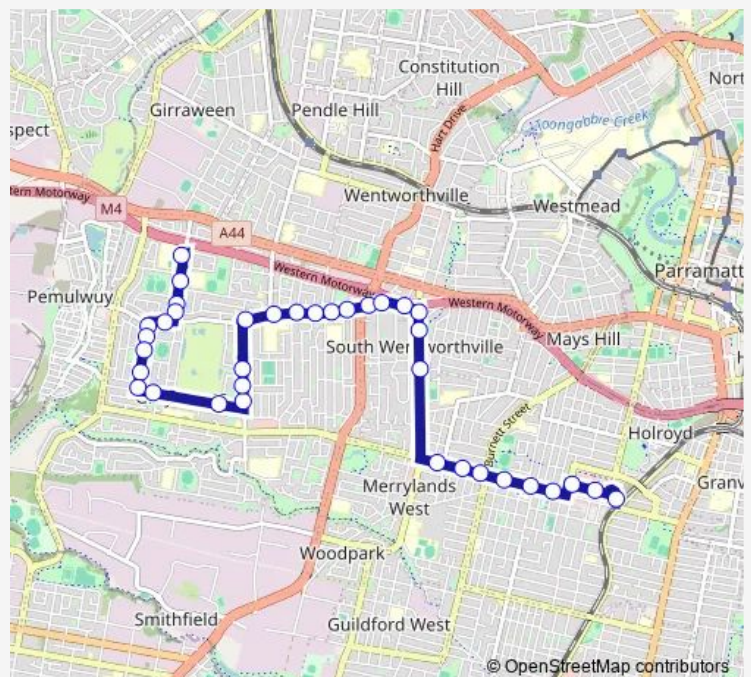

School Bus 7511 Greystanes High School to Merrylands

[Go to website](#)

Direction

Greystanes High School Near Beresford Rd — Merrylands Interchange, Terminal PI - Stand 2

36 stops

[Open route schedule](#)

Greystanes High School Near Beresford Rd

Old Prospect Rd Opp St Pauls Catholic College

Old Prospect Rd At Walnut St

Old Prospect Rd Before Berith Rd

Old Prospect Rd Opp Ringrose Av

Old Prospect Rd After Cyril St

Route schedule

Greystanes High School Near Beresford Rd — Merrylands Interchange, Terminal PI - Stand 2

Monday	15:00
Tuesday	15:00
Wednesday	15:00
Thursday	15:00
Friday	15:00
Saturday	—
Sunday	—

Route info

Direction: Greystanes High School Near Beresford Rd

Stops: 36

Trip Duration: 0 hour 34 min

7511 — Greystanes High School to Merrylands