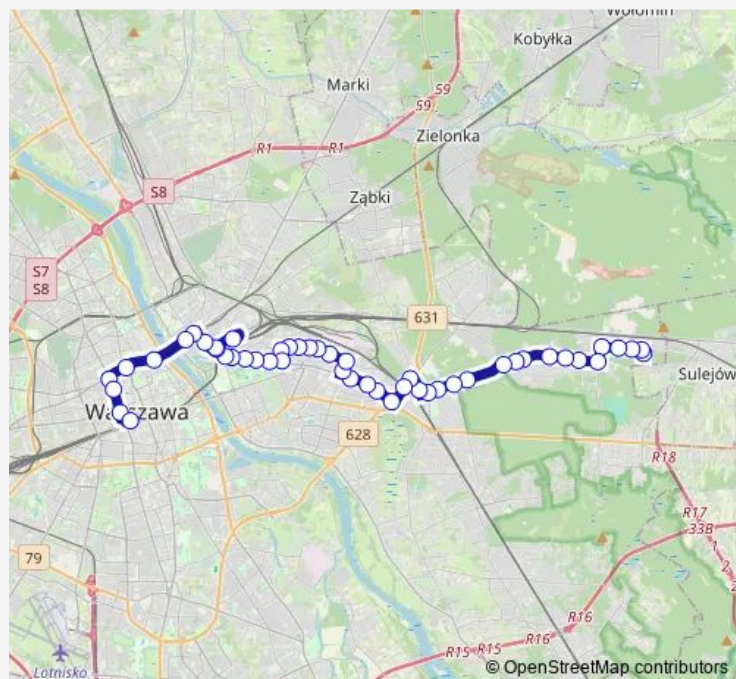

### Route schedule

Wola Grzybowska — Dw. Centralny

Monday	03:10-02:10 <sup>+1</sup>
Tuesday	03:10-02:10 <sup>+1</sup>
Wednesday	03:10-02:10 <sup>+1</sup>
Thursday	03:10-02:10 <sup>+1</sup>
Friday	03:10-02:10 <sup>+1</sup>
Saturday	03:10-02:10 <sup>+1</sup>
Sunday	03:10-02:10 <sup>+1</sup>

### Route info

Direction: Wola Grzybowska

Stops: 49

Trip Duration: 0 hour 50 min

■ N71 — Wola Grzybowska – Dw. Centralny

Kwatery Głównej

Żółkiewskiego

Pl. Szembeka