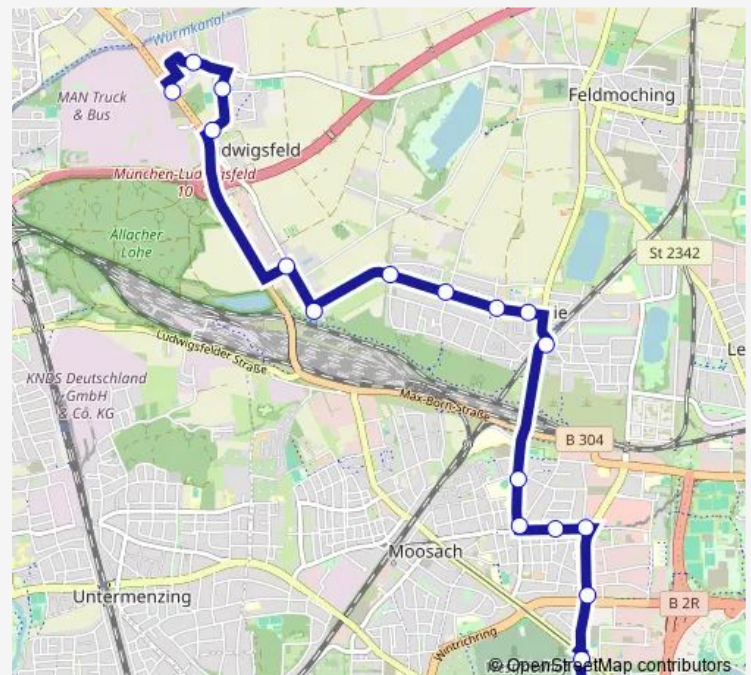

Bingener Straße

Claudiusplatz

Olympia-Einkaufszentrum

Georg-Brauchle-Ring

Hanauer Straße

Westfriedhof

Route schedule

Karlsfelder Straße — Westfriedhof

Monday —

Tuesday —

Wednesday —

Thursday —

Friday —

Saturday 01:23-04:23

Sunday 01:23-04:23

Route info

Direction: Karlsfelder Straße

Stops: 16

Trip Duration: 0 hour 18 min

■ N71 — Karlsfelder Str. - Fasanerie Bf. - Olympia-Einkaufszentrum - Westfriedhof

BusMaps

Direction

Westfriedhof — Karlsfelder Straße

19 stops

Saturday

01:23-04:53

Sunday

01:23-04:53

Route info

Direction: Westfriedhof

Stops: 19

Trip Duration: 0 hour 24 min