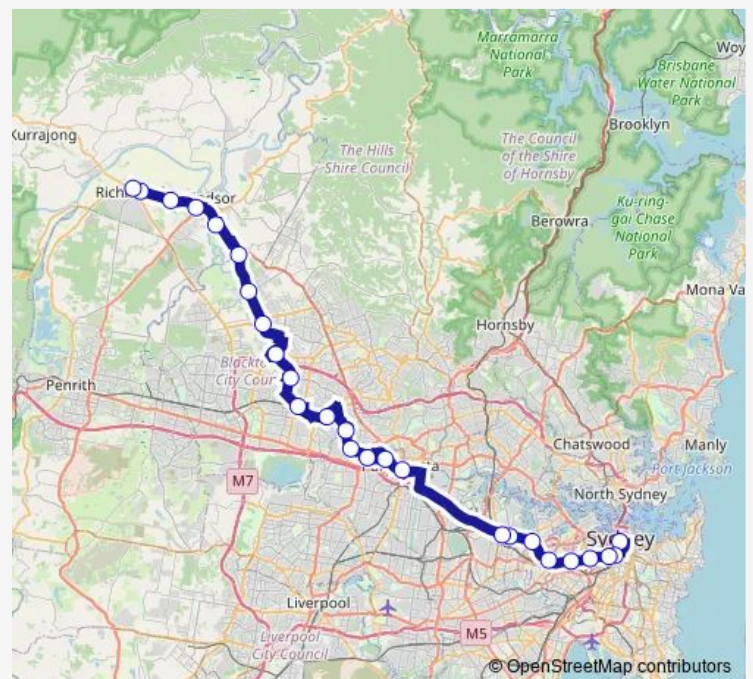

Schofields Station, Stand A

Riverstone Station, Riverstone Pde

### Route schedule

Town Hall, Park St, Stand G — Richmond Station, East Market St

Monday —

Tuesday —

Wednesday —

Thursday —

Friday —

Saturday —

### Route info

Direction: Town Hall, Park St, Stand G

Stops: 26

Trip Duration: 1 hour 43 min

**N71 — City Town Hall to Richmond via Parramatta (Night Service)**

Vineyard Station, Riverstone Pde (Nightride)

Railway Rd S Opp Mulgrave Station

Windsor Station, Stand B

Clarendon Station, Racecourse Rd

Windsor St At Bourke St

Richmond Station, East Market St