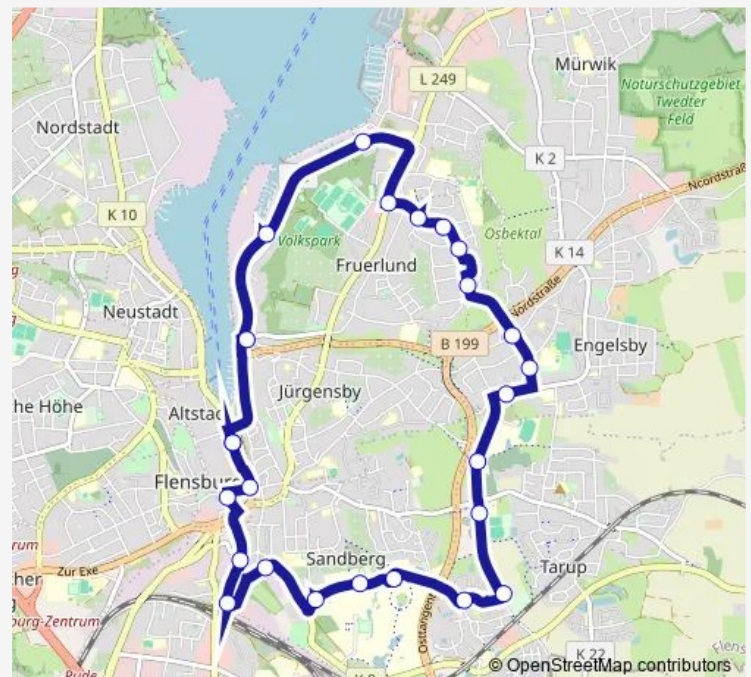

Thursday 05:20-20:45

Friday 05:20-20:45

Saturday 05:40-20:45

Sunday 08:20-20:50

Route info

Direction: Flensburg Zob

Stops: 25

Trip Duration: 0 hour 36 min