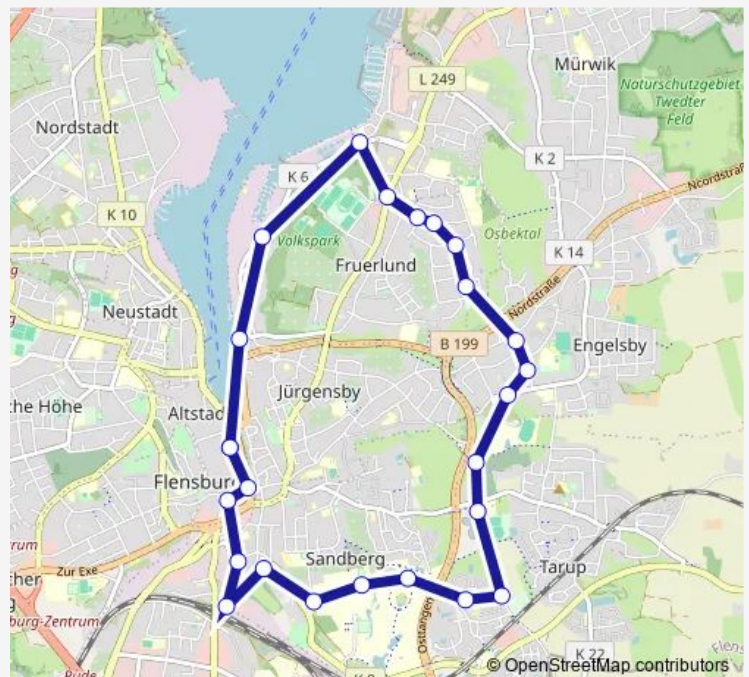

### Route info

Direction: Flensburg Zob

Stops: 5

Trip Duration: 0 hour 6 min

■ 5 A