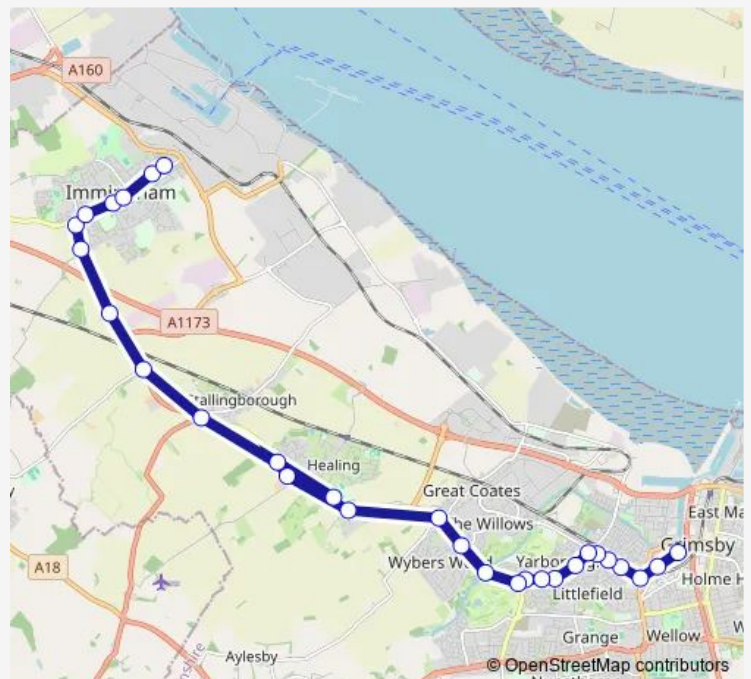

Bus 5S Immingham - Hewitts Circus

[Go to website](#)

Direction

Riverhead Exchange — County Hotel

28 stops

[Open route schedule](#)

- Riverhead Exchange
- St James Church Stop 1
- Cartergate
- Littlefield Lane
- Marshall Avenue
- Lynton Parade
- Yarborough Road
- Fannystone Road
- Grange Walk
- Toothill Road
- Curry Road
- St Michaels Church
- Wybers Way
- Station Road
- Great Coates Road
- Low Road
- Wisteria Drive
- Hornbeam Drive
- Garage
- Keelby Road
- Gatehouse Farm

Route schedule

Riverhead Exchange — County Hotel

Monday	07:45
Tuesday	07:45
Wednesday	07:45
Thursday	07:45
Friday	07:45
Saturday	—
Sunday	—

Route info

Direction: Riverhead Exchange

Stops: 28

Trip Duration: 0 hour 29 min

Direction

County Hotel — Riverhead Exchange

29 stops

[Open route schedule](#)

County Hotel

Worsley Road

Civic Centre

Margaret Street

Tuesday 15:05

Wednesday 15:05

Thursday 15:05

Friday 15:05

Saturday —

Sunday —

Route info

Direction: County Hotel