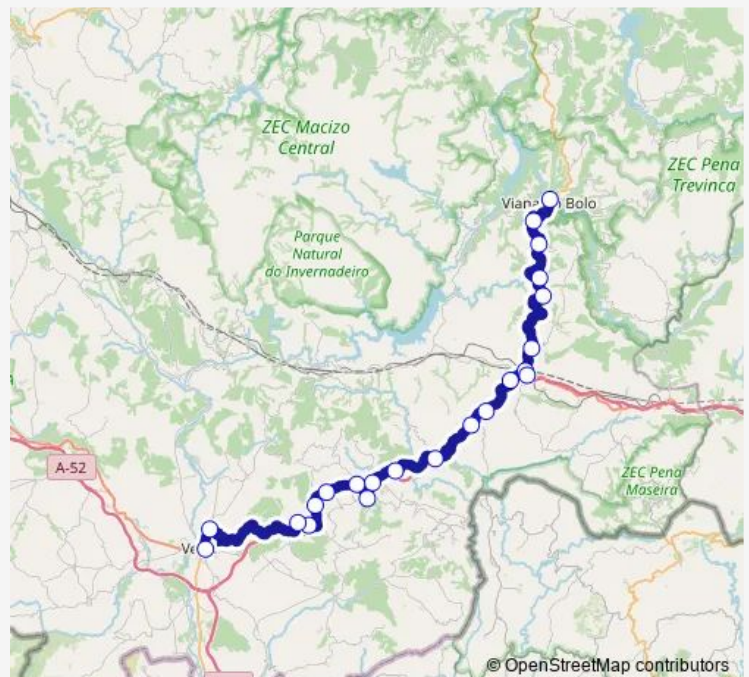

Fumaces (Marquesiña)

Cruce DE Feilas

Hospital

Route schedule

Viana DO Bolo E.A. — Verín E.A.

Monday 06:45-20:05

Tuesday 06:45-20:05

Wednesday 06:45-20:05

Thursday 06:45-20:05

Friday 06:45-20:05

Saturday —

Sunday —

Route info

Direction: Viana DO Bolo E.A.

Stops: 22

Trip Duration: 1 hour 12 min

XG610002 — Viana do Bolo E.A.-Verín E.A.

BusMaps

Direction

Verín E.A. — Viana DO Bolo E.A.

22 stops

[Open route schedule](#)

Verín E.A.

Hospital

Wednesday 12:30-20:30

Thursday 12:30-20:30

Friday 12:30-20:30

Saturday —

Sunday —

Route info

Direction: Verín E.A.

Stops: 22