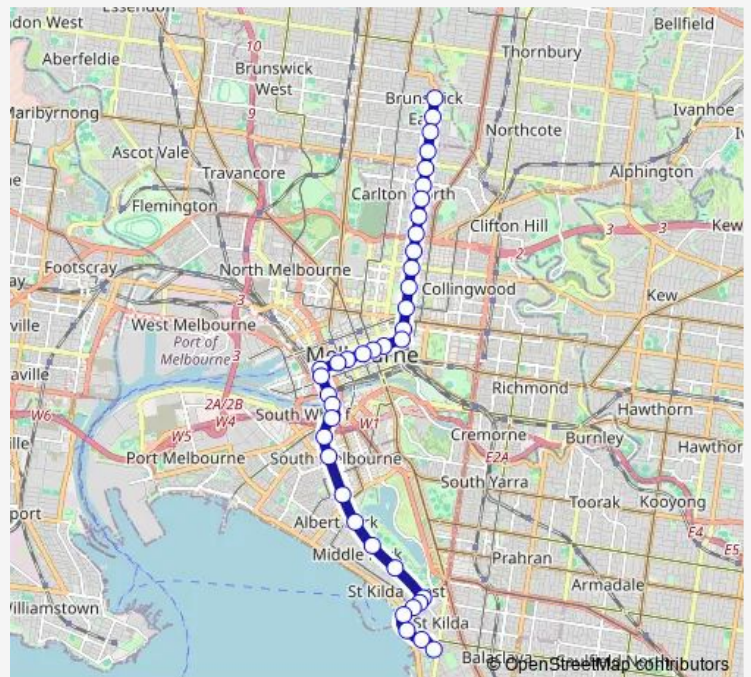

Tram 96 St Kilda Beach - East Brunswick

[Go to website](#)

**Direction**

1-Spencer St/Bourke St (Melbourne City) — 23-Blyth St/Nicholson St (Brunswick East)

21 stops

[Open route schedule](#)

- 1-Spencer St/Bourke St (Melbourne City)
- 3-William St/Bourke St (Melbourne City)
- 4-Queen St/Bourke St (Melbourne City)
- 5-Elizabeth St/Bourke St (Melbourne City)
- 6-Swanston St/Bourke St (Melbourne City)
- 7-Russell St/Bourke St (Melbourne City)
- 9-Spring St/Bourke St (Melbourne City)
- 10-Albert St/Nicholson St (East Melbourne)
- 11-Melbourne Museum/Nicholson St (Fitzroy)
- 12-Moor St/Nicholson St (Fitzroy)
- 13-Johnston St/Nicholson St (Carlton)
- 14-Rose St/Nicholson St (Carlton)
- 15-Alexandra Pde/Nicholson St (Carlton)
- 16-Freeman St/Nicholson St (Fitzroy North)
- 17-Reid St/Nicholson St (Carlton North)
- 18-Scotchmer St/Nicholson St (Carlton North)
- 19-Brunswick Rd/Nicholson St (Fitzroy)
- 20-Miller St/Nicholson St (Brunswick East)
- 21-Glenlyon Rd/Nicholson St (Brunswick East)
- 22-Albert St/Nicholson St (Brunswick East)
- 23-Blyth St/Nicholson St (Brunswick East)

**Route schedule**

1-Spencer St/Bourke St (Melbourne City) — 23-Blyth St/Nicholson St (Brunswick East)

Monday	04:43-05:38
Tuesday	04:43-05:38
Wednesday	04:43-05:38
Thursday	04:43-05:38
Friday	—
Saturday	—
Sunday	—

**Route info**

Direction: 1-Spencer St/Bourke St (Melbourne City)

Stops: 21

Trip Duration: 0 hour 24 min

96 — St Kilda Beach - East Brunswick

## Direction

139-Belford St/Acland St (St Kilda) — 124-Batman Park/Spencer St (Melbourne City)

16 stops

[Open route schedule](#)

139-Belford St/Acland St (St Kilda)

138-Luna Park/The Esplanade (St Kilda)

136-Alfred Square/The Esplanade (St Kilda)