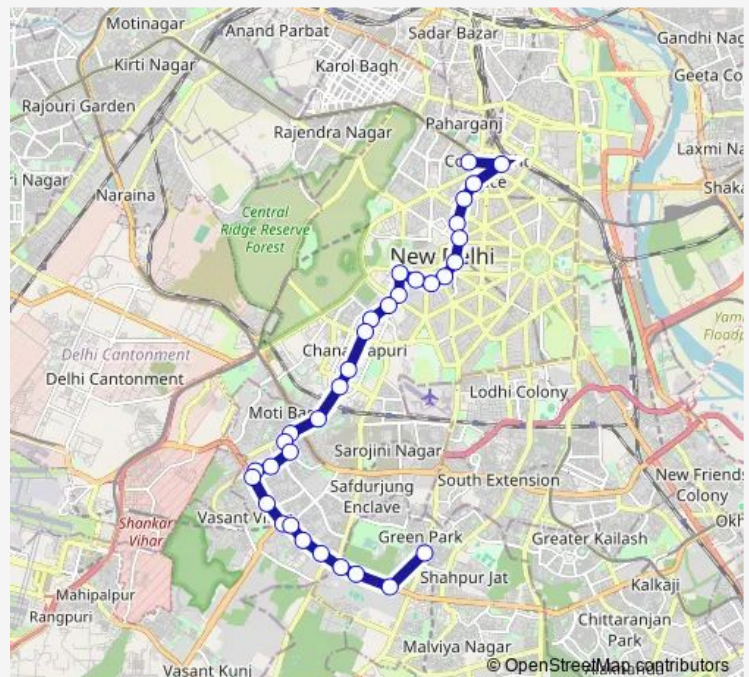

### Route schedule

Shivaji Stadium Terminal — Hauz Khas

Monday 06:40-22:54

Tuesday 06:40-22:54

Wednesday 06:40-22:54

Thursday 06:40-22:54

Friday 06:40-22:54

Saturday 06:40-22:54

Sunday 06:40-22:54

### Route info

Direction: Shivaji Stadium Terminal

Stops: 33

Trip Duration: 1 hour 5 min

■ 620up

BusMaps

RK Puram Sec-7

R K Puram Sec-8