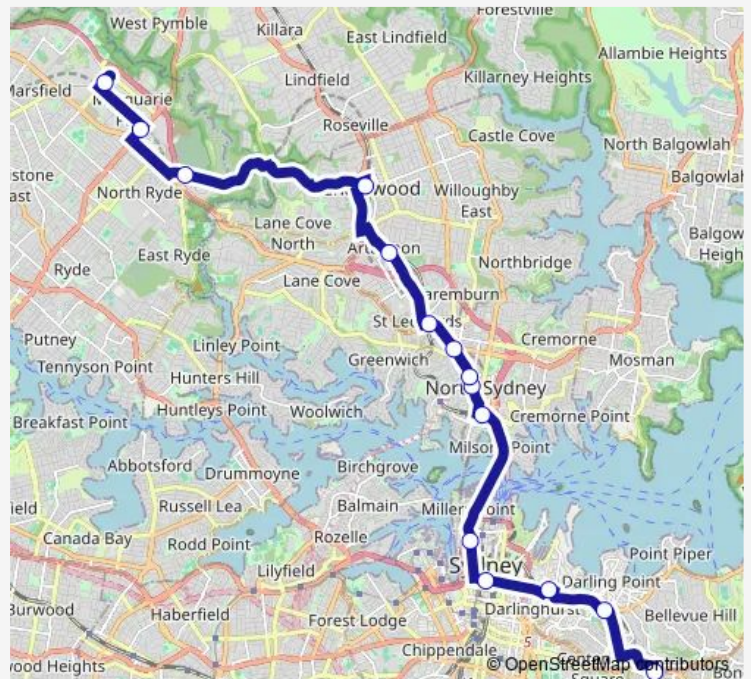

Bondi Junction Station, Grafton St, Stand R

Edgecliff Station, New South Head Rd, Stand N

Kings Cross Station, Bayswater Rd, Stand D

Town Hall Station, Park St, Stand K

Wynyard Station, Clarence St, Stand R

North Sydney Station, Blue St, Stand D

Pacific Hwy Before Bay Rd

Pacific Hwy Opp West St

Pacific Hwy Opp Alexander St

St Leonards Station, Pacific Hwy, Stand D

Hampden Rd At Jersey Rd

Chatswood Station, Railway St, Stand J

North Ryde Station, Delhi Rd

Macquarie Park Station, Lane Cove Rd, Stand B

Macquarie Centre, Stand B

Route schedule

Bondi Junction Station, Grafton St, Stand R — Macquarie Centre, Stand B

Monday	03:35-02:35 ⁺¹
Tuesday	03:35-02:35 ⁺¹
Wednesday	03:35-02:35 ⁺¹
Thursday	03:35-02:35 ⁺¹
Friday	03:35-02:35 ⁺¹
Saturday	03:35-02:35 ⁺¹
Sunday	03:35-02:35 ⁺¹

Route info

Direction: Bondi Junction Station, Grafton St, Stand R

Stops: 15

Trip Duration: 1 hour 2 min

N91 — Macquarie Centre to Bondi Junction via City Town Hall (Night Service)

Direction

Macquarie Centre, Stand B — Bondi Junction Station, Stand G