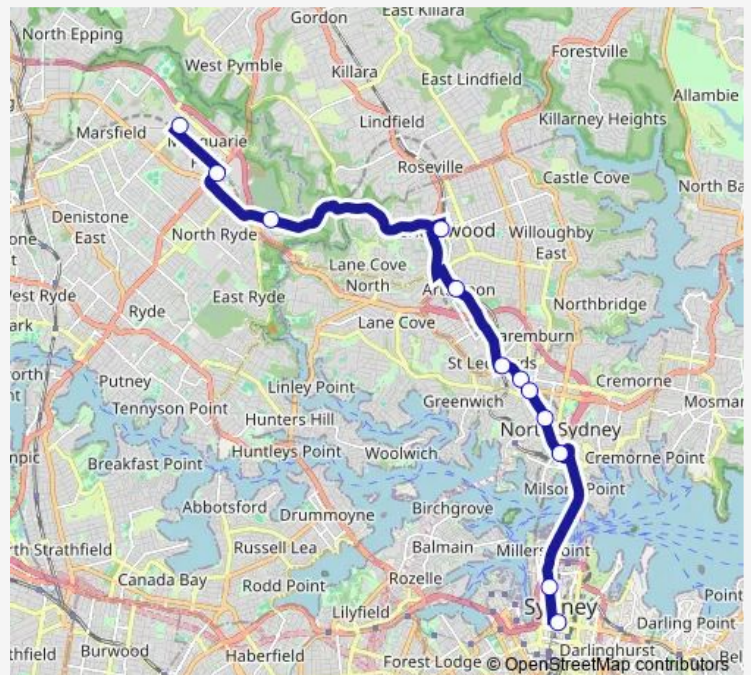

Thursday 03:40-02:48⁺¹

Friday 03:40-02:48⁺¹

Saturday 03:40-02:48⁺¹

Sunday 03:40-02:48⁺¹

Route info

Direction: Macquarie Centre, Stand B

Stops: 12

Trip Duration: 0 hour 39 min

North Sydney Station, Blue St, Stand D

Pacific Hwy Before Bay Rd

Pacific Hwy Opp West St

Pacific Hwy Opp Alexander St

Pacific Hwy Opp Crows Nest Station

St Leonards Station, Pacific Hwy, Stand D

Hampden Rd At Jersey Rd

Monday 03:10-02:10⁺¹

Tuesday 03:10-02:10⁺¹

Wednesday 03:10-02:10⁺¹

Thursday 03:10-02:10⁺¹

Friday 03:10-02:10⁺¹

Saturday 03:10-02:10⁺¹

Sunday 03:10-02:10⁺¹

Route info