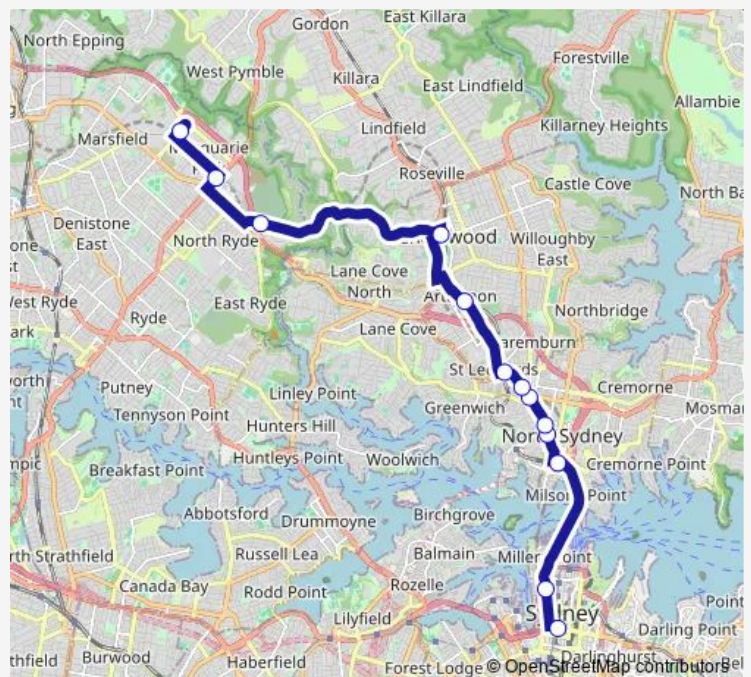

Thursday 03:40-02:40⁺¹

Friday 03:40-02:40⁺¹

Saturday 03:40-02:40⁺¹

Sunday 03:40-02:40⁺¹

Route info

Direction: Macquarie Centre, Stand B

Stops: 12

Trip Duration: 0 hour 47 min

N91 — Macquarie Centre to City Town Hall (Night Service)

Direction

Town Hall, Park St, Stand K — Macquarie Centre, Stand B

13 stops

[Open route schedule](#)

Town Hall, Park St, Stand K

Wynyard Station, Clarence St, Stand R

North Sydney Station, Blue St, Stand D

Pacific Hwy Before Bay Rd

Pacific Hwy Opp West St

Pacific Hwy Opp Alexander St

Pacific Hwy Opp Crows Nest Station

St Leonards Station, Pacific Hwy, Stand D

Hampden Rd At Jersey Rd

Monday 03:10-02:10⁺¹

Tuesday 03:10-02:10⁺¹

Wednesday 03:10-02:10⁺¹

Thursday 03:10-02:10⁺¹

Friday 03:10-02:10⁺¹

Saturday 03:10-02:10⁺¹

Sunday 03:10-02:10⁺¹

Route info