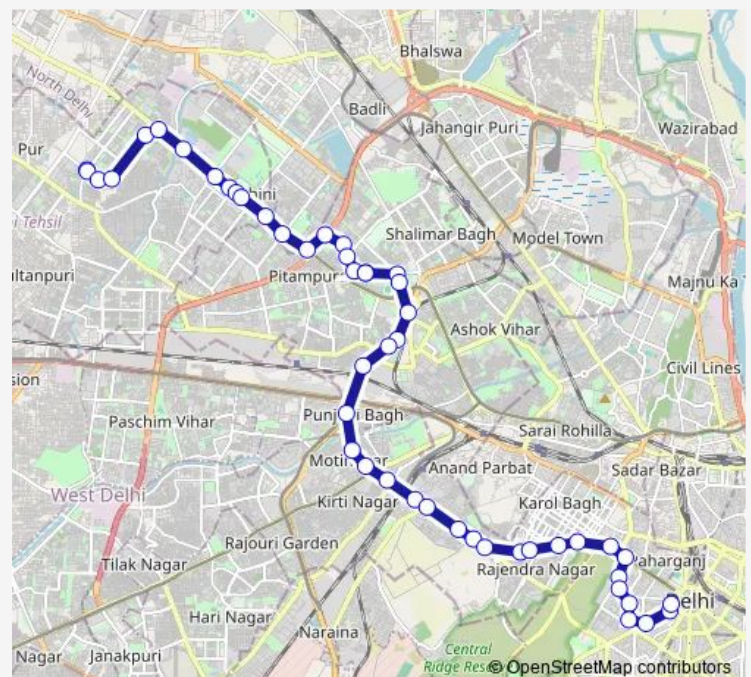

Saturday 09:15-20:11

Sunday 09:15-20:11

Route info

Direction: Rohini SEC-23 PKT-C

Stops: 48

Trip Duration: 1 hour 38 min

990e_CI_Dn

Guru Govind Singh College