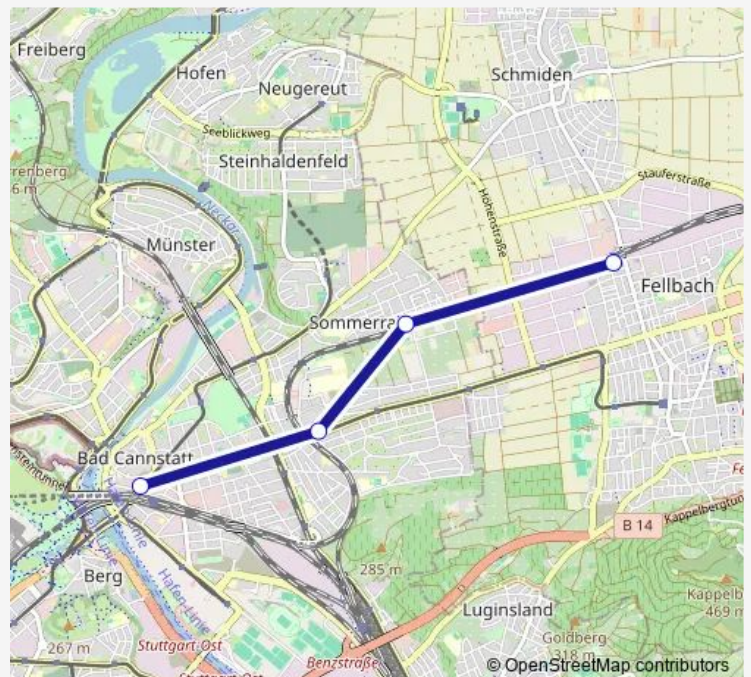

### Direction

Fellbach — Bad Cannstatt Wilhelmsplatz

4 stops

[Open route schedule](#)

Fellbach

Sommerrain

Nürnberger Straße

Bad Cannstatt Wilhelmsplatz

### Route schedule

Fellbach — Bad Cannstatt Wilhelmsplatz

Monday	—
Tuesday	—
Wednesday	—
Thursday	—
Friday	—
Saturday	03:53
Sunday	21:10-00:50 <sup>+1</sup>

### Route info

Direction: Fellbach

Stops: 4

Trip Duration: 0 hour 21 min

S2E Bus time schedules and route maps are available in an offline PDF at [busmaps.com](https://busmaps.com). Use the [busmaps.com](https://busmaps.com) website to see live bus times, train schedule or subway schedule, and step-by-step directions for all public transit in Stuttgart