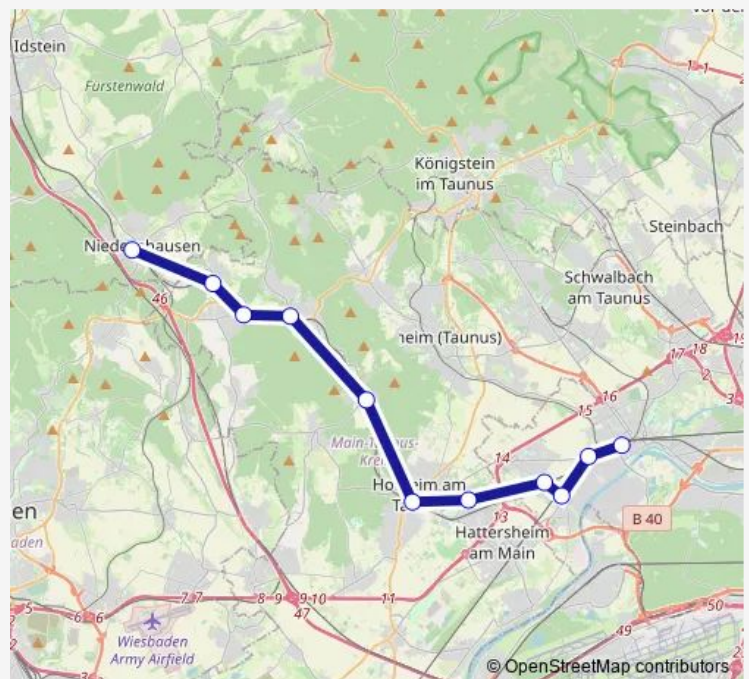

Saturday —

Sunday 21:10-00:10⁺¹

Route info

Direction: Frankfurt (Main) Höchst Bahnhof

Stops: 11

Trip Duration: 0 hour 55 min

■ S2e

Direction

Monday 00:37-00:37⁺¹

Tuesday 00:37-00:37⁺¹

Wednesday 00:37-00:37⁺¹

Thursday 00:37-03:57

Friday —

Saturday —

Sunday 21:09-00:37⁺¹

Route info