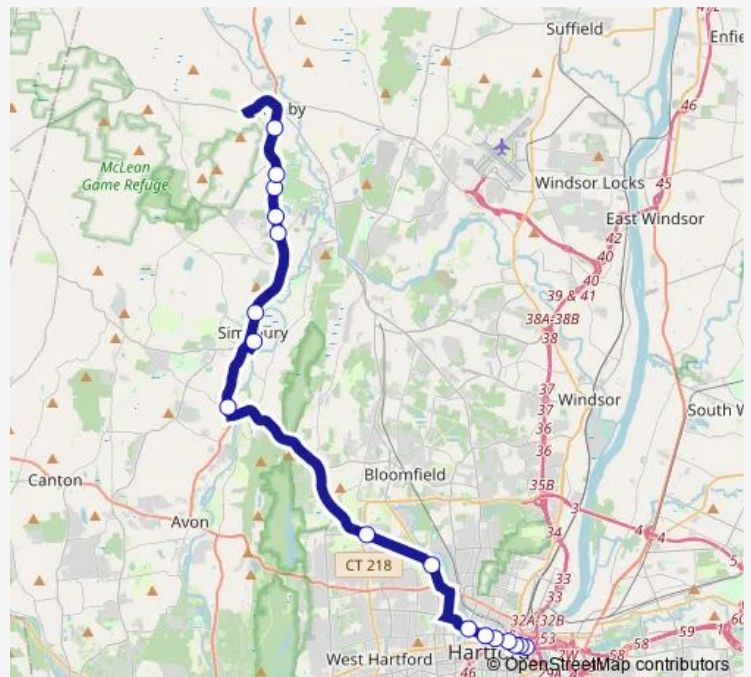

Asylum Ave @ Woodland St

Asylum Ave @ Sigourney St

Asylum Ave @ Asylum Pl

Asylum St @ Bushnell Park

Pearl St @ Trumbull St

Central Row South Side @ Travelers

### Route schedule

Salmon Brook St @ opp Meadow Gate Rd — Central Row South Side @ Travelers

Monday 05:54-18:14

Tuesday 05:54-18:14

Wednesday 05:54-18:14

Thursday 05:54-18:14

Friday 05:54-18:14

Saturday —

### Route info

Direction: Salmon Brook St @ opp Meadow Gate Rd

Stops: 16

Trip Duration: 0 hour 46 min

912 — Simsbury/Granby Exp

## Direction

Central Row @ Main St — Salmon Brook St @ Meadow Gate Rd

17 stops

[Open route schedule](#)

Central Row @ Main St

Pearl St @ Trumbull St

Pearl St @ Ann Uccello St

Asylum St @ Union Pl