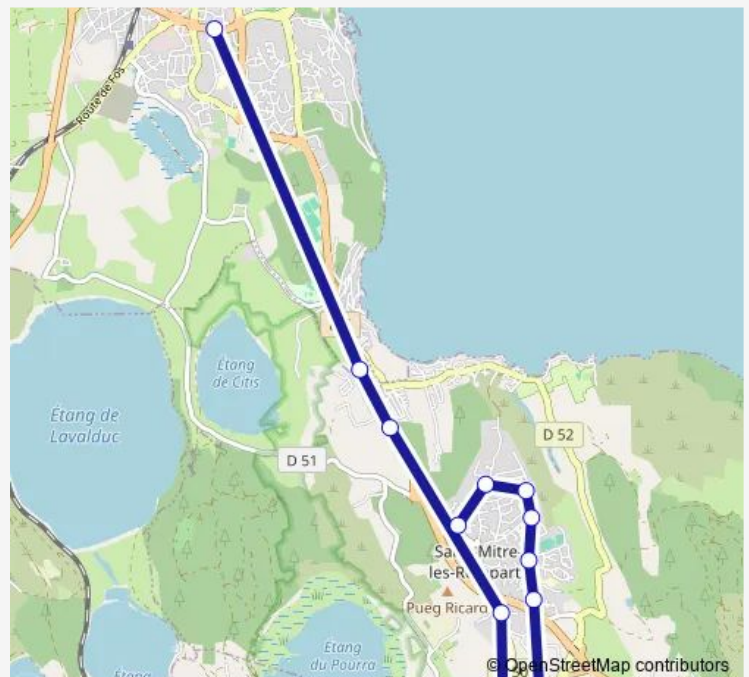

Route schedule

Daudet — Foyer du 3ème Age

Monday —

Tuesday —

Wednesday 12:10

Thursday —

Friday —

Saturday —

Sunday —

Route info

Direction: Daudet

Stops: 12

Trip Duration: 0 hour 25 min

912 — Istres Daudet - St Mitre Foyer 3ème âge

BusMaps

912 Bus time schedules and route maps are available in an offline PDF at busmaps.com. Use the busmaps.com website to see live bus times, train schedule or subway schedule, and step-by-step directions for all public transit in Saint-Mitre-les-Remparts