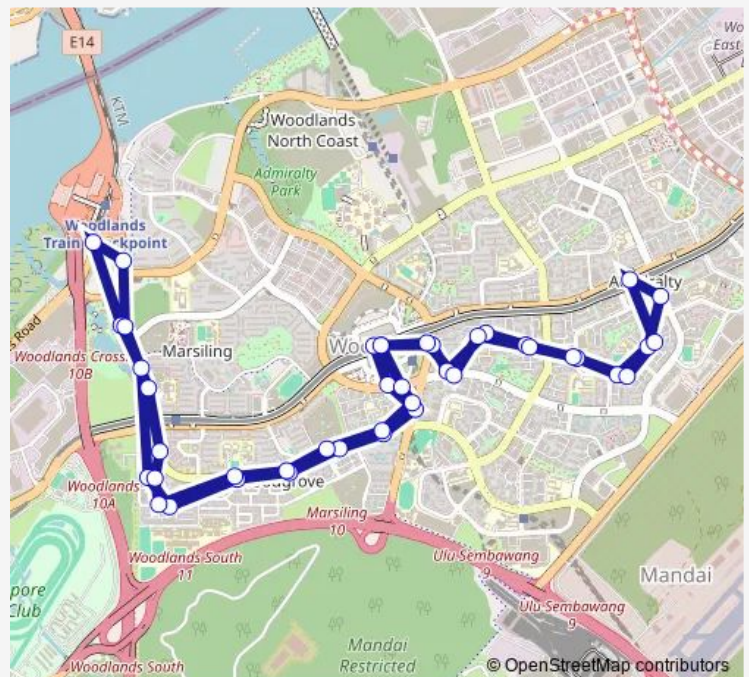

Thursday 05:30

Friday 05:30

Saturday 05:30

Sunday 05:30

Route info

Direction: Woodlands Int

Stops: 42

Trip Duration: 1 hour 9 min