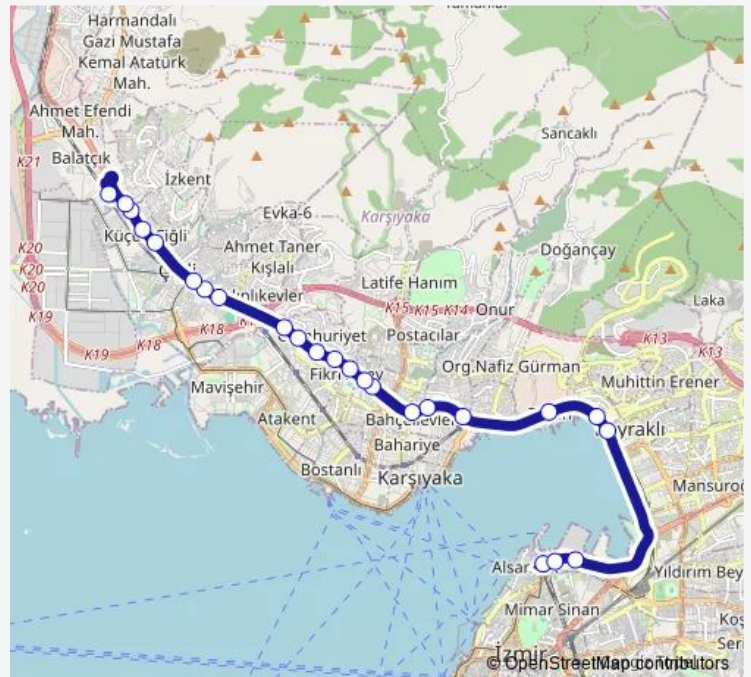

### Route schedule

Alsancak Gar — Egekent Aktarma Merkezi

Monday 00:05-23:50

Tuesday 00:05-23:50

Wednesday 00:05-23:50

Thursday 00:05-23:50

Friday 00:05-23:50

Saturday 00:05-23:50

### Route info

Direction: Alsancak Gar

Stops: 24

Trip Duration: 0 hour 48 min

■ 912 — Egekent Aktarma Merkezi - Alsancak Gar

BusMaps

Küçük Çiğli

Ata